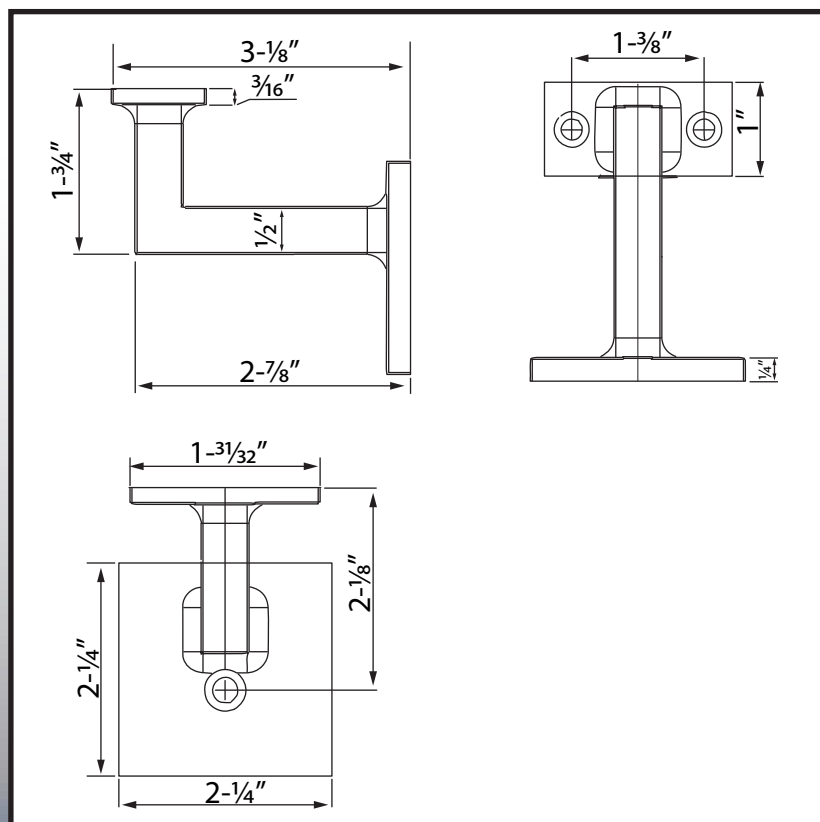

Contemporary Square Handrail Bracket

30161

Specifications:

Material
Aluminum

Hardware
Includes mounting hardware

Available Finishes
Satin Nickel
Matte Black

Stone Harbor Hardware

www.stoneharborhardware.com