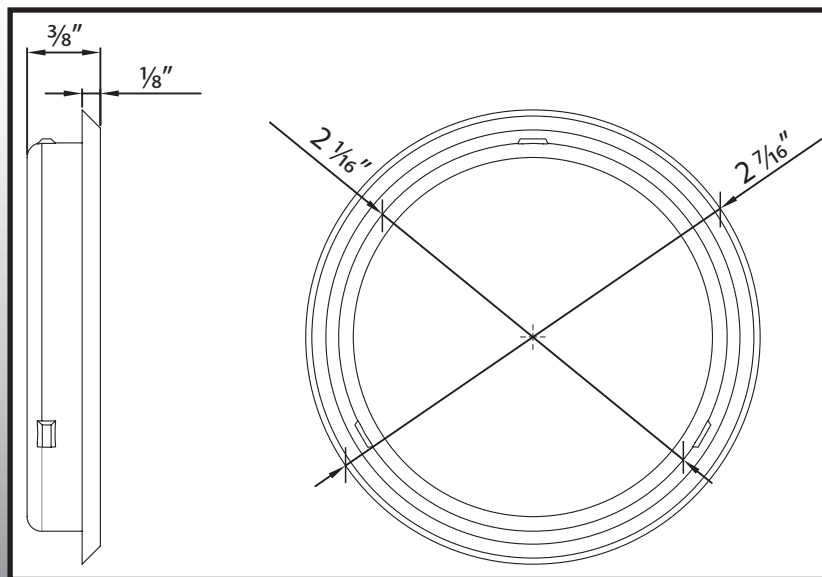

2 1/8" Cup Pull

30125

Specifications:

Material
Steel

Available Finishes
Polished Brass
Vintage Bronze
Antique Nickel
Satin Chrome

Antique Brass
Satin Nickel
Matte Black
Polished Chrome

Stone Harbor Hardware