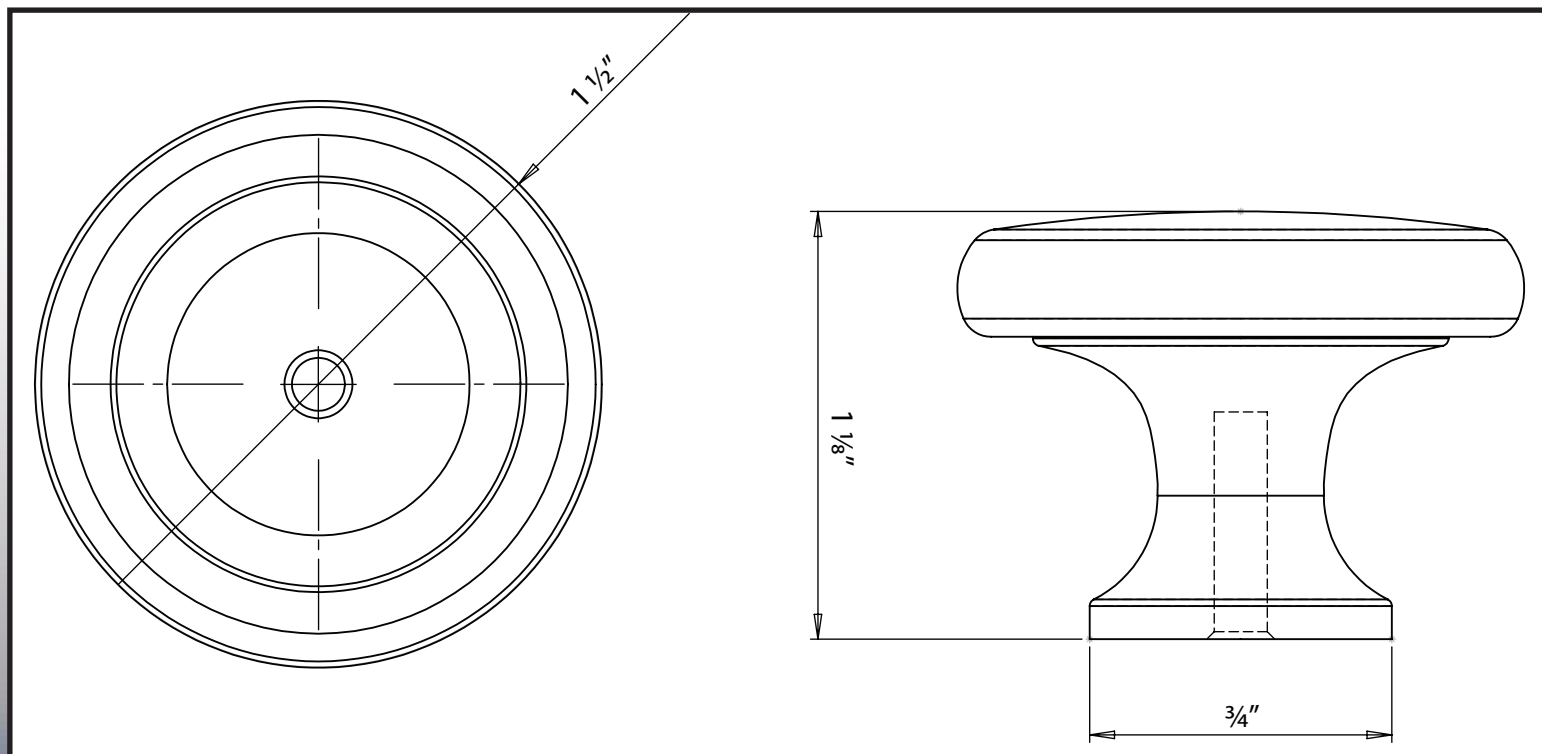

# 1 1/2" Telluride Knob

30052

## Specifications:

**Material**  
Zinc

**Hardware**  
Includes 1 3/4" and 2" screws for use on 1 3/8" and 1 3/4" thick bi-fold doors, 1 1/2" thick cabinet drawers and cabinet doors

**Available Finishes**  
Vintage Bronze  
Satin Nickel  
Matte Black  
Weathered Nickel