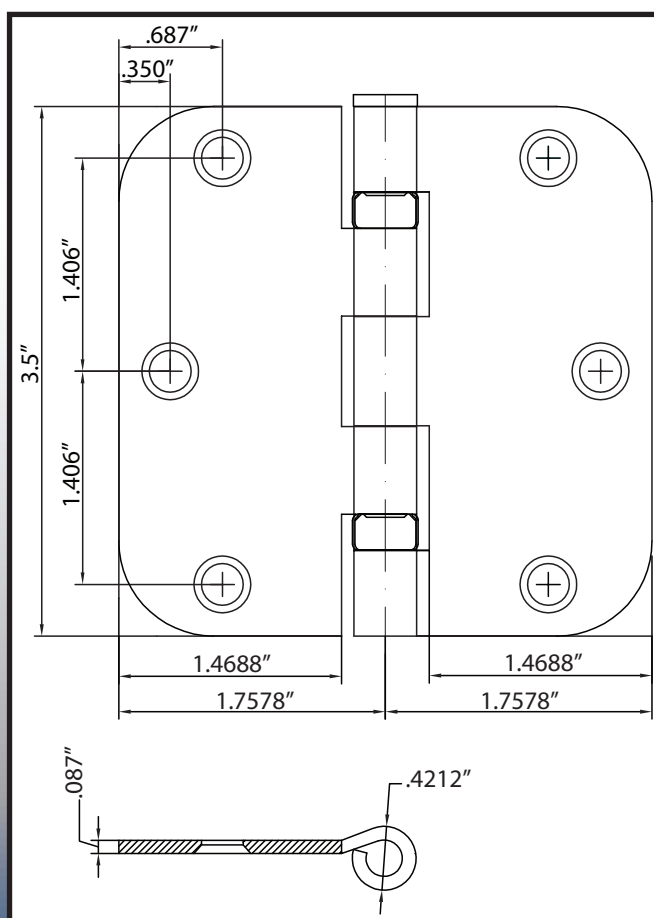

# 3 1/2" Ball Bearing Hinges

55806 / 51406

5/8" Radius / 1/4" Radius

## Specifications: