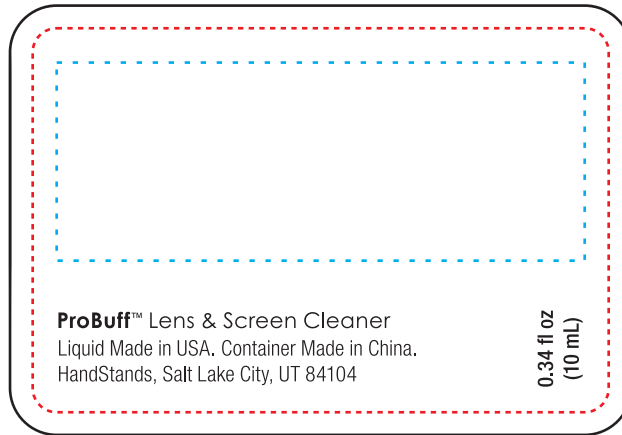

- Live Area
- Trim Line
- Bleed (1/8" on all sides)

Please note the labels are clear unless otherwise specified.

ProBuff™ Spray Cleaner

LAYOUT: 100%

PRODUCT SIZE: 5" W X 5/8" H

IMPRINT AREA: 3" W X 2" H Plus 1/8" Bleed