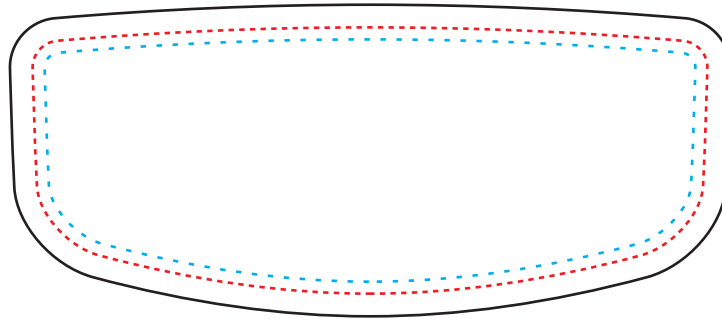

..... Live Area

..... Trim Line

—— Bleed (1/8" on all sides)

Jelly Sticky Pad[®] HD

Patent: 6,673,409 & 7,125,602 & 7,252,867

LAYOUT: 100%

PRODUCT SIZE: 3 3/4" W X 6" H

IMPRINT AREA: 3 1/2" W X 1 3/8" H Plus 1/8" Bleed