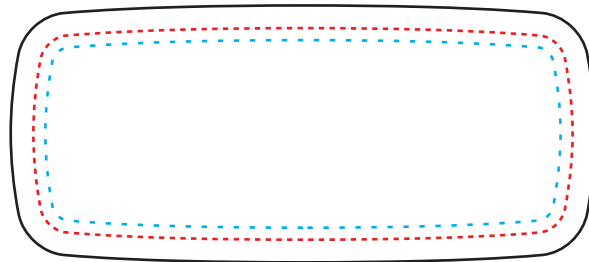

..... Live Area

..... Trim Line

—— Bleed (1/8" on all sides)

Jelly Sticky Pad[®] Diamond Plate

Patent: 6,673,409 & 7,125,602 & 7,252,867

LAYOUT: 100%

PRODUCT SIZE: 3 3/4" W X 5 7/8" H

IMPRINT AREA: 2 15/16" W X 1 1/8" H Plus 1/8" Bleed