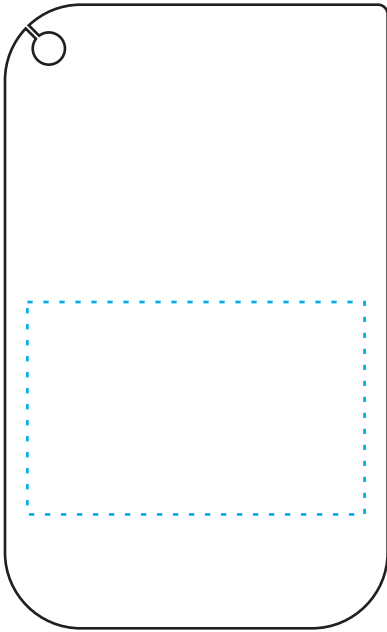

..... Imprint Area

**FLX Stand™**

**LAYOUT: 100%**

**PRODUCT SIZE: 2" W X 3 1/4" H**

**IMPRINT AREA: 1 3/4" W X 1 1/8" H**