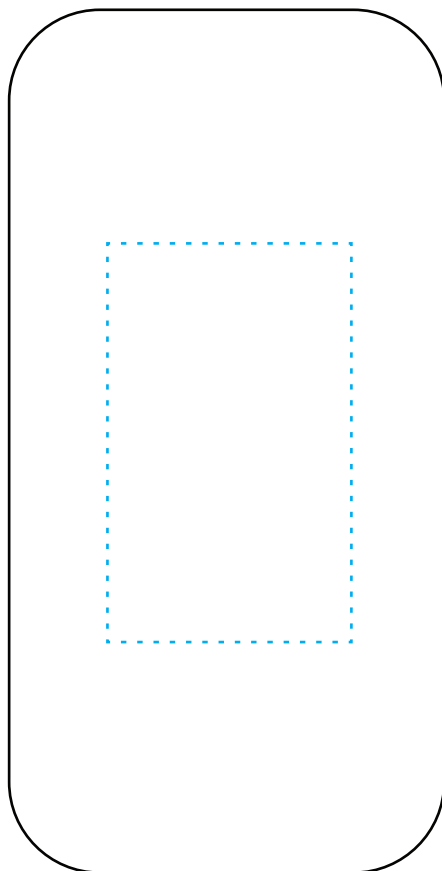

..... Imprint Area

**ELASTIX™ Case**

**LAYOUT: 100%**

**PRODUCT SIZE: 4 1/2" W X 2 1/4" H**

**IMPRINT AREA: 2" W X 1 1/4" H**