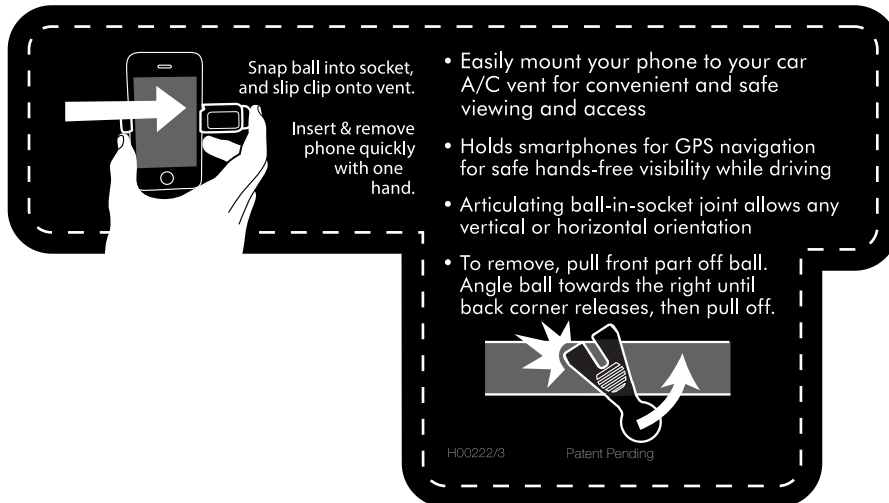

- Live Area
- Trim Line
- Bleed (1/8" on all sides)

FRONT SIDE

BACK SIDE

CLIP-IT Vent Mount™ Card

LAYOUT: 100%

PRODUCT SIZE: 4 5/8" W x 2 5/8" H

IMPRINT AREA: 4 1/2" W x 2 3/8" H plus 1/8" bleed