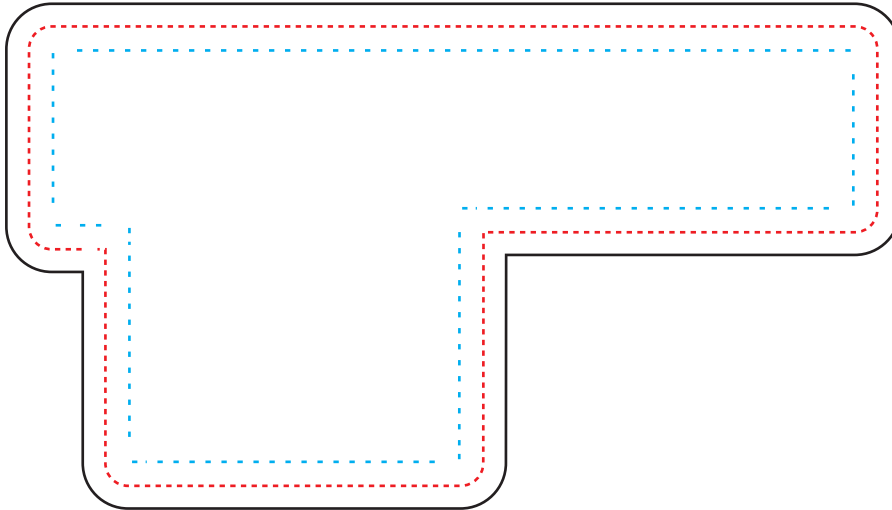

- Live Area
- Trim Line
- Bleed (1/8" on all sides)

FRONT SIDE

BACK SIDE

CLIP-IT Vent Mount™ Card

LAYOUT: 100%

PRODUCT SIZE: 4 5/8" W x 2 5/8" H

IMPRINT AREA: 4 1/2" W x 2 3/8" H plus 1/8" bleed