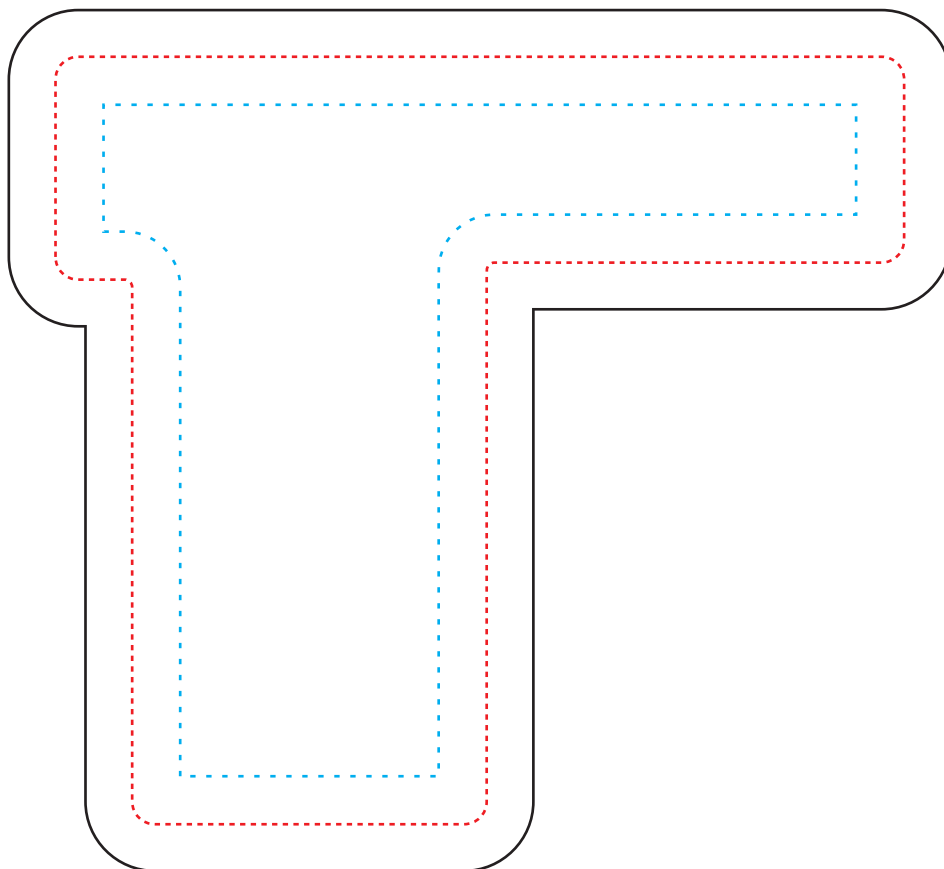

..... Live Area

----- Trim Line

——— Bleed (1/4" on all sides)

FRONT SIDE

BACK SIDE

CLIP-IT Anywhere™ Card

LAYOUT: 100%

PRODUCT SIZE: 4 1/2" W x 4" H

IMPRINT AREA: Entire Area Plus 1/4" bleed