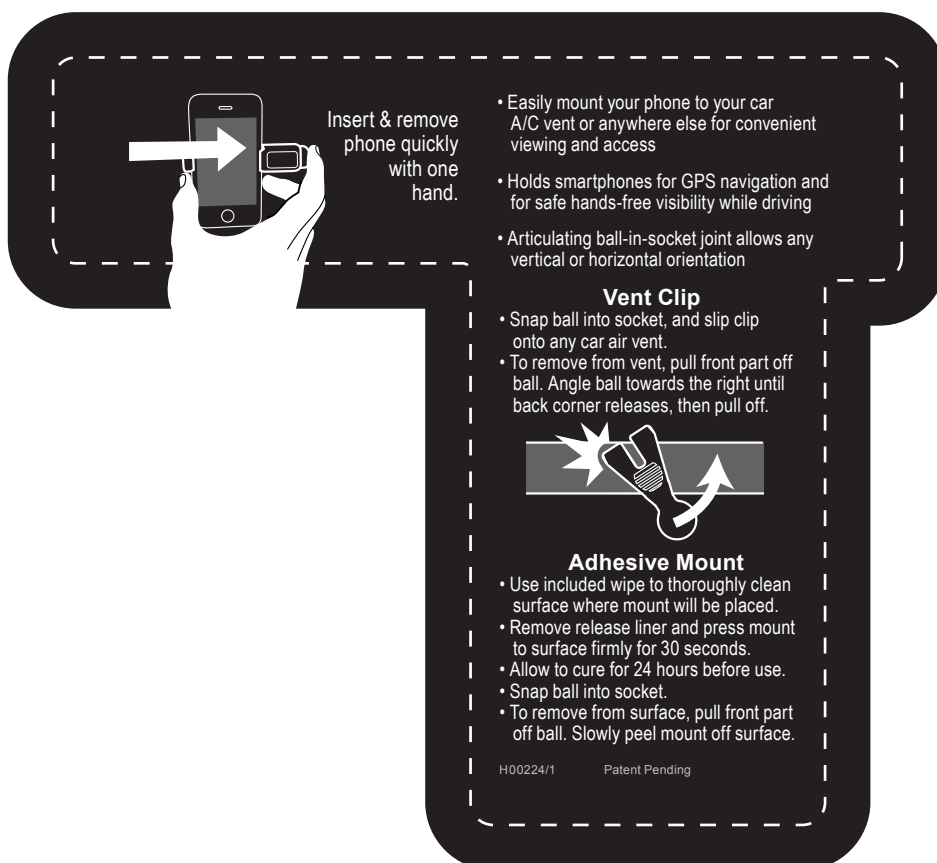

..... Live Area

----- Trim Line

——— Bleed (1/4" on all sides)

FRONT SIDE

BACK SIDE

CLIP-IT Anywhere™ Card

LAYOUT: 100%

PRODUCT SIZE: 4 1/2" W x 4" H

IMPRINT AREA: Entire Area Plus 1/4" bleed