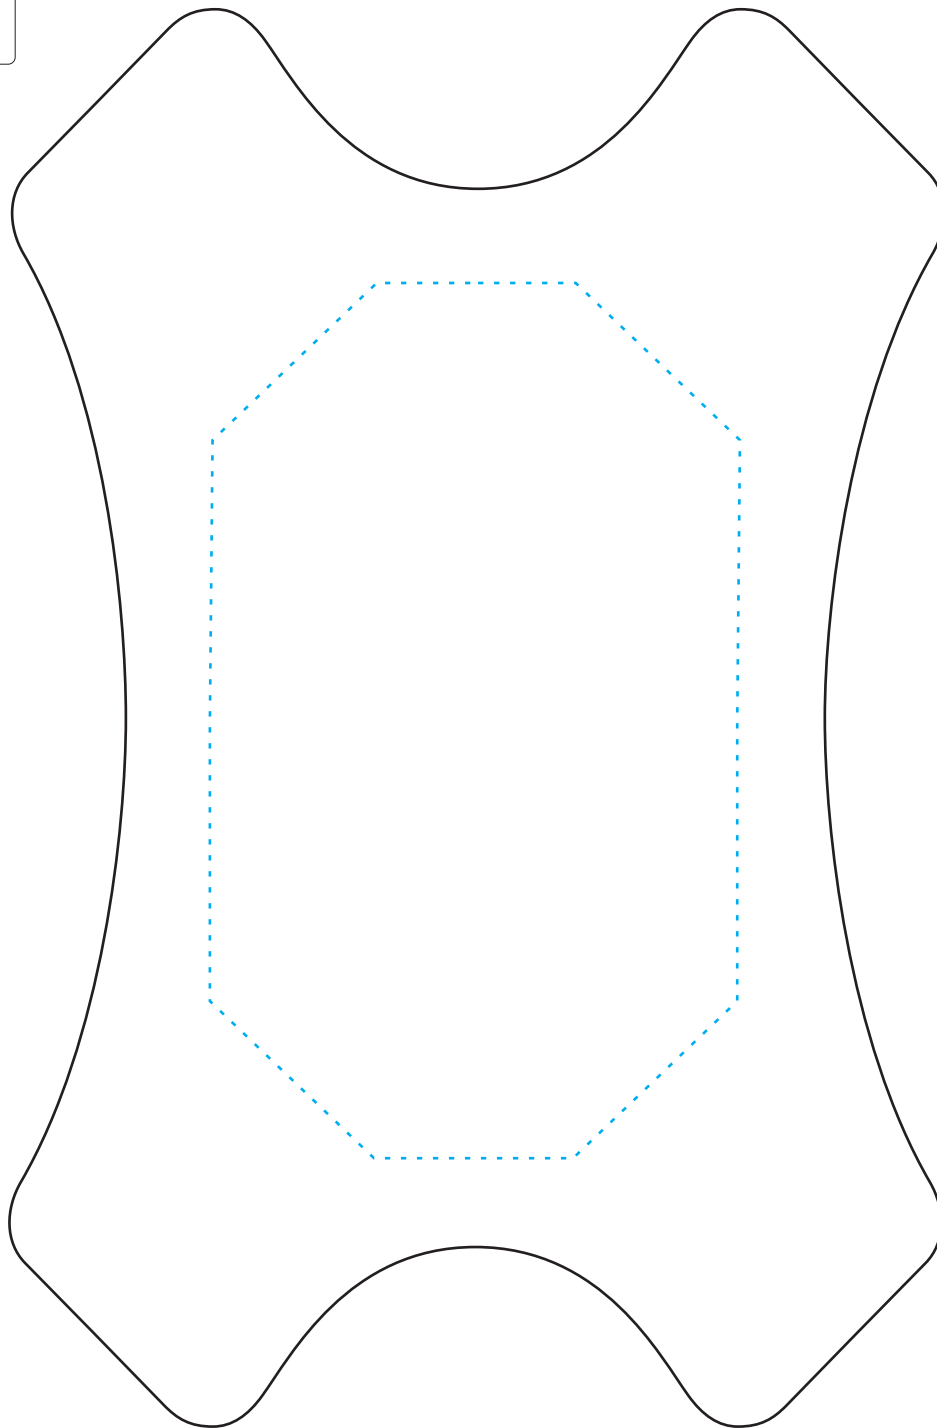

..... Imprint Area

BackStrap™ TAB

LAYOUT: 100%

PRODUCT SIZE: 5" W x 7 1/4" H

IMPRINT AREA: 2 3/4" W x 4 3/4" H