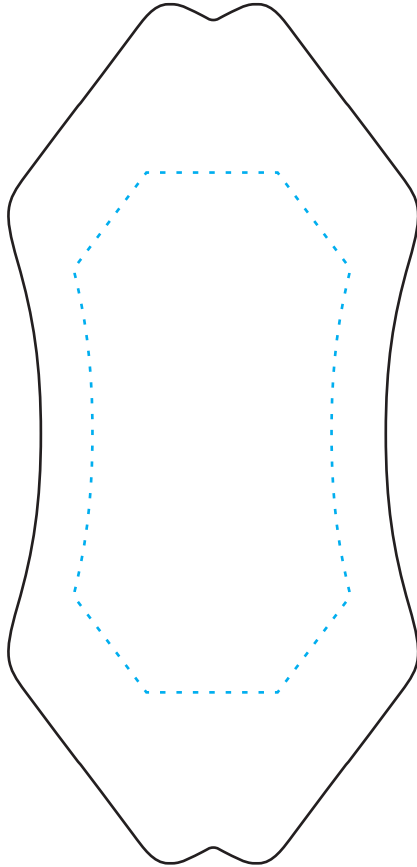

..... Imprint Area

BackStrap™

LAYOUT: 100%

PRODUCT SIZE: 4 1/4" W x 2 1/8" H

IMPRINT AREA: 2 1/4" W x 1 1/4" H