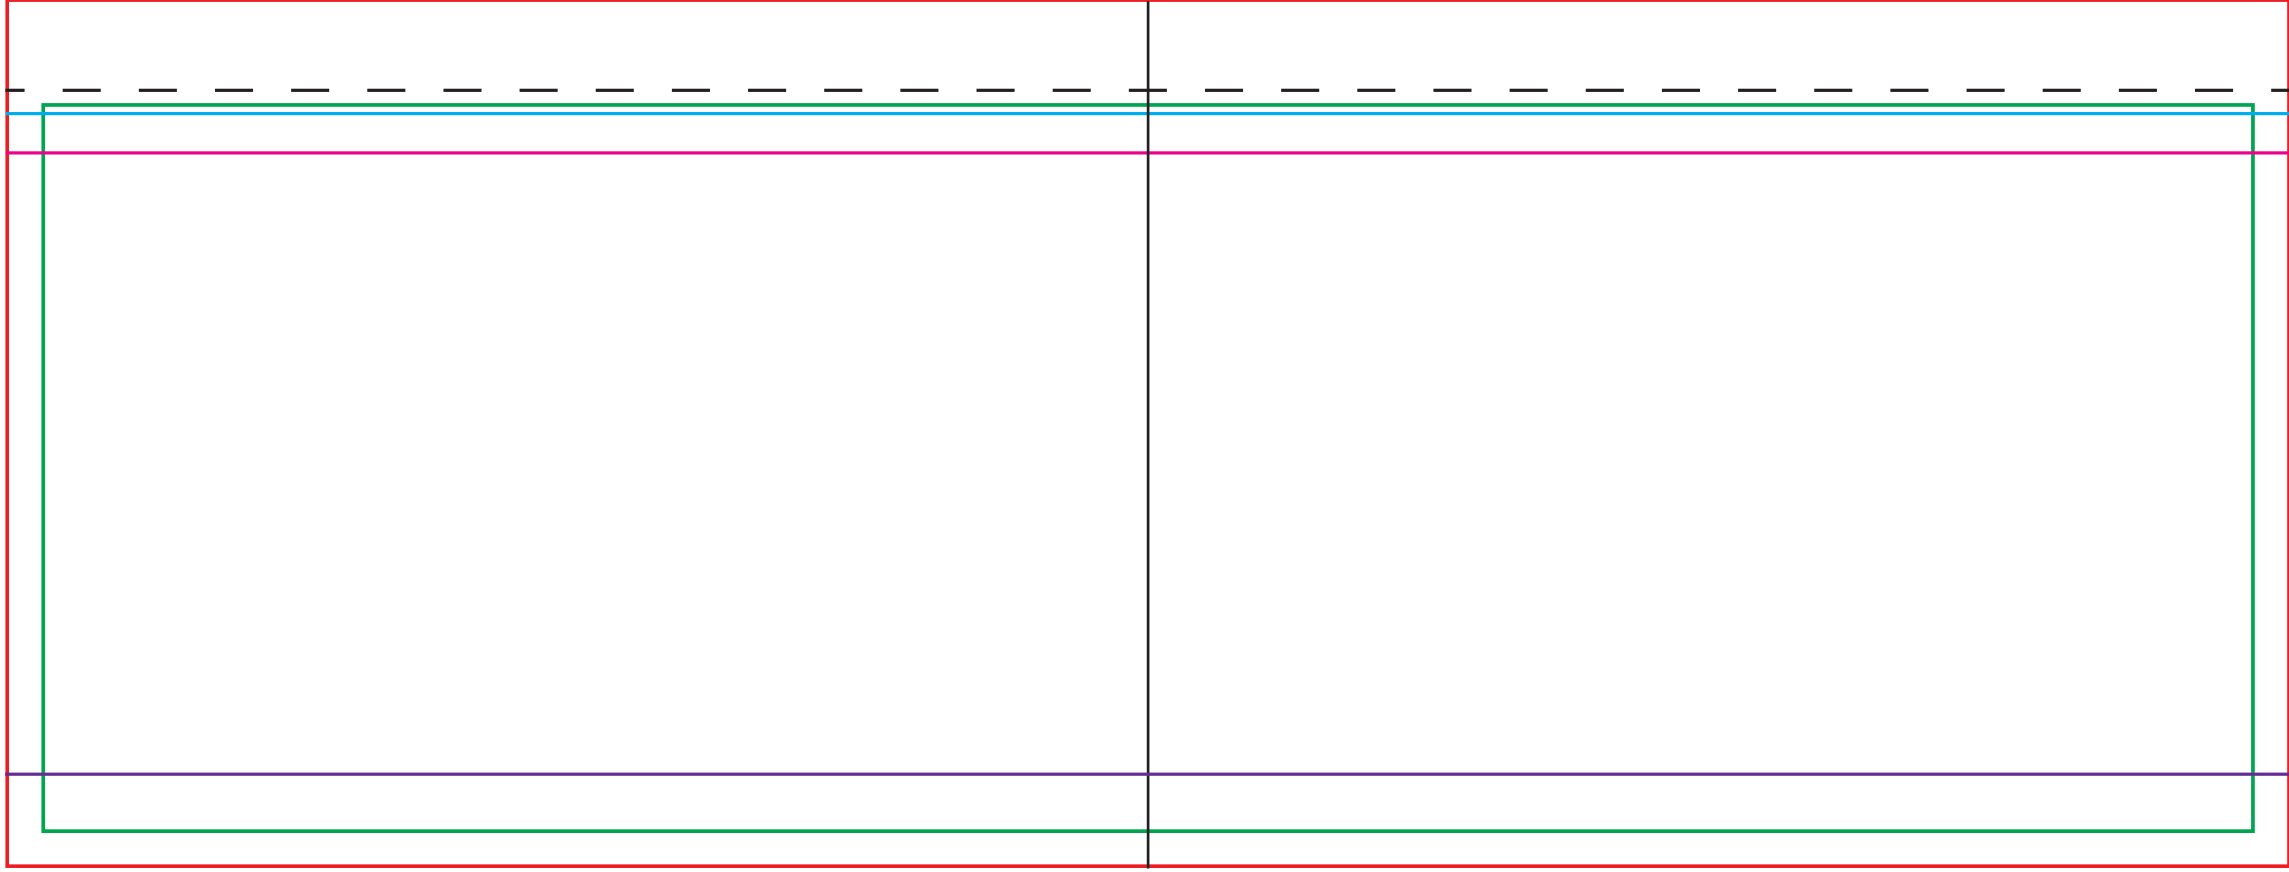

Art Template for Clear 3Q Vissually Stunning Plastic cup.

Live Area: ALL critical text or images must be within the green outline. 11.53 x 3.8
- If there is a lid on the cup;
P2 Lid: Keep critical text or images below the cyan line.
All Other Lids: Keep critical text or images below the magenta line.
White Plate: All art below the purple line must have solid white behind it.
Total Print Area: The red outline. For art with a full bleed, art must extend out to the red outline. 11.9 x 4.53

Common art layouts.

Center Line