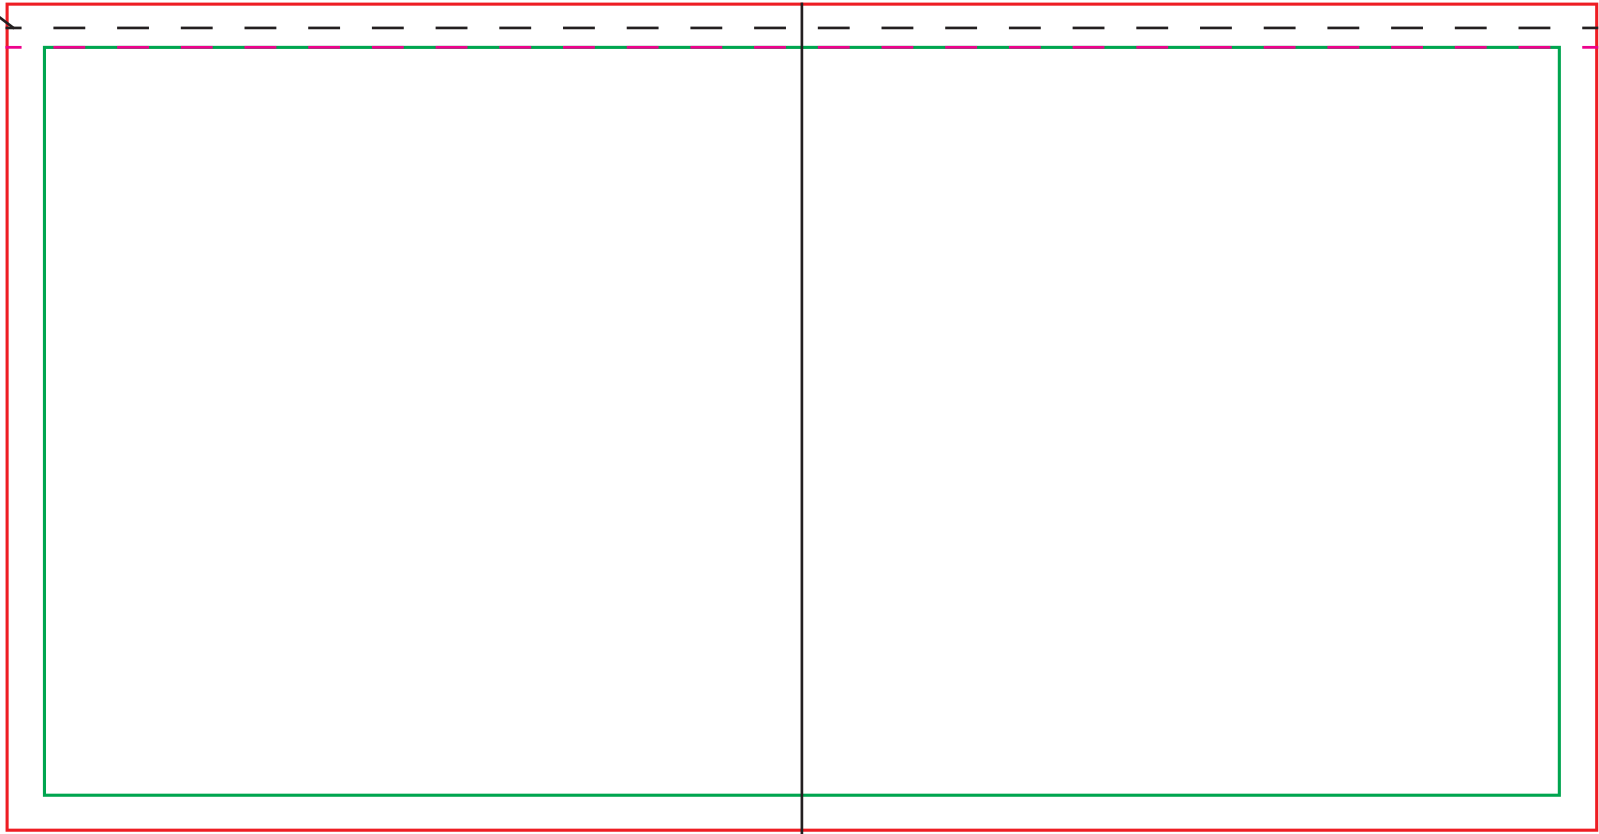

Art Template for White/Paper 20

Vissually Stunning Plastic or Paper cup.

Live Area: ALL critical text or images must be within the green outline. 7.9x3.90
- If there is a lid on the cup;
Lids: Keep critical text or images below the magenta line.
Total Print Area: The red outline. For art with a full bleed, art must extend out to the red outline. 8.29x4.3

Common art layouts.

This is the cup rim line.

Center Line