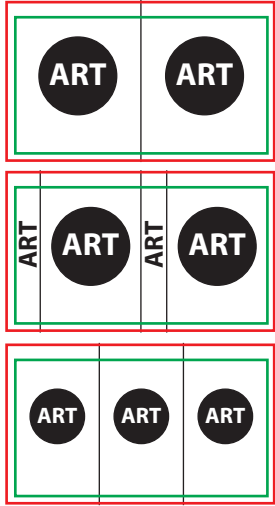

Art Template for White/Paper 20

Vissually Stunning Plastic or Paper cup.

Live Area: ALL critical text or images must be within the green outline. 7.9x3.90
- If there is a lid on the cup;
Lids: Keep critical text or images below the magenta line.
Total Print Area: The red outline. For art with a full bleed, art must extend out to the red outline. 8.29x4.3

Common art layouts.

This is the cup rim line.

Center Line