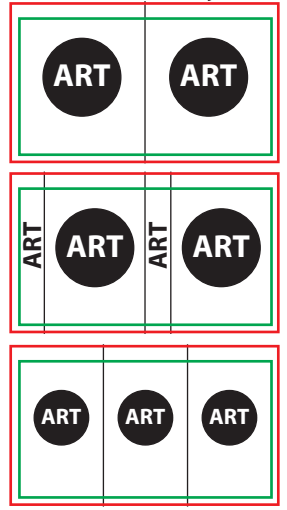

Art Template for 16oz Doublewall. Vissually Stunning Paper cup.

Live Area: ALL critical text or images must be within the green outline. 7.27x3.60

Total Print Area: The red outline. For art with a full bleed, art must extend out to the red outline. 7.52x3.93

Common art layouts.

Center Line