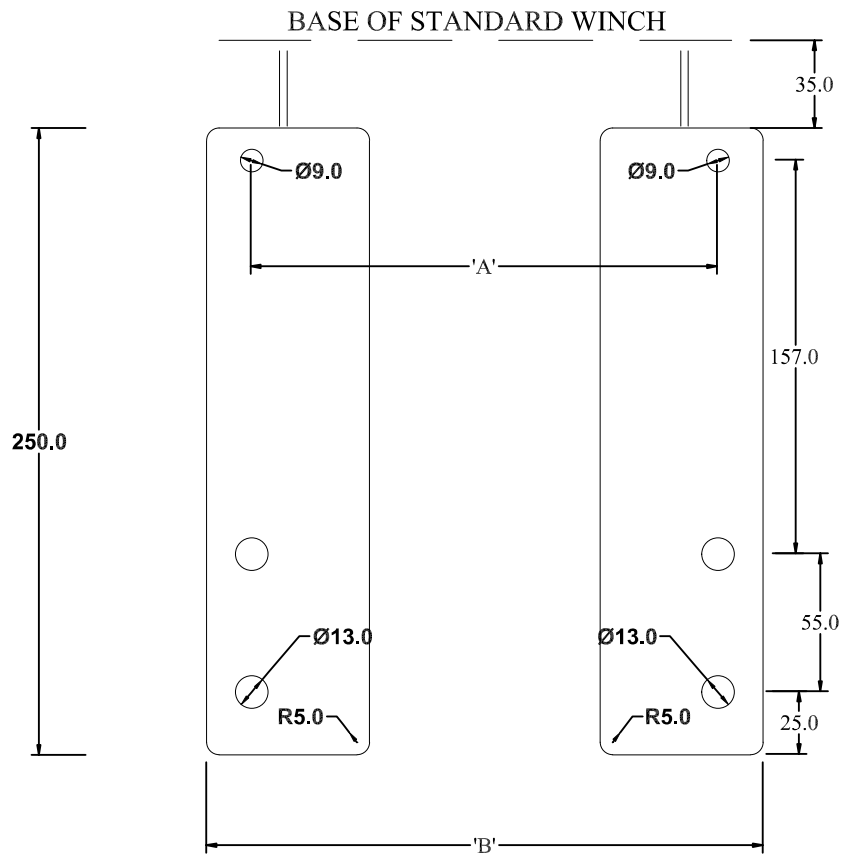

# VERTICAL WINCH MOUNTING DIMENSIONS.

www.winchshop.co.uk  
sales@winchshop.co.uk

orplex

www.orplexltd.co.uk  
sales@orplexltd.co.uk

MODEL	160-1-5 2T	160-1-6 3T
DIMENSION		
A	162	186
B	198	222