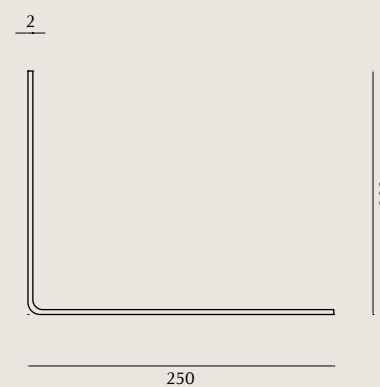

Large Table