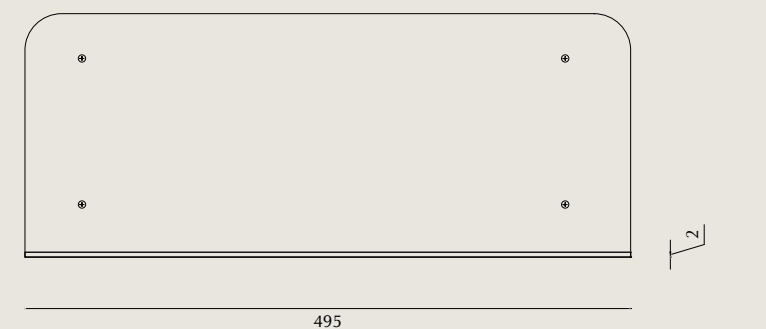

Medium Table