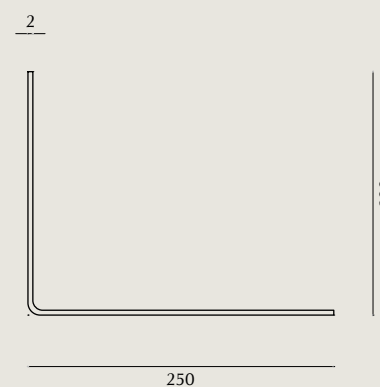

Medium Table