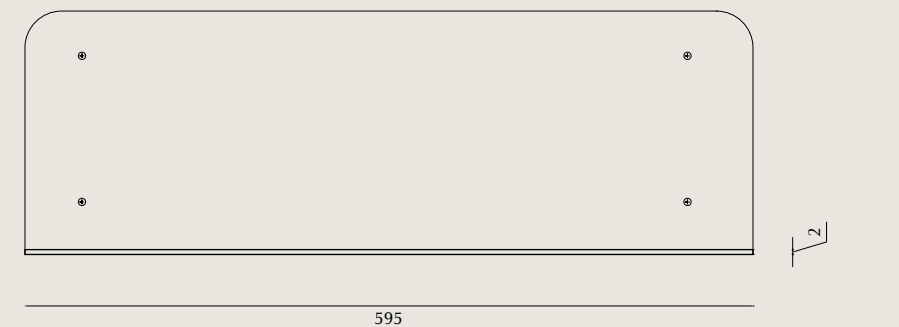

Large Table