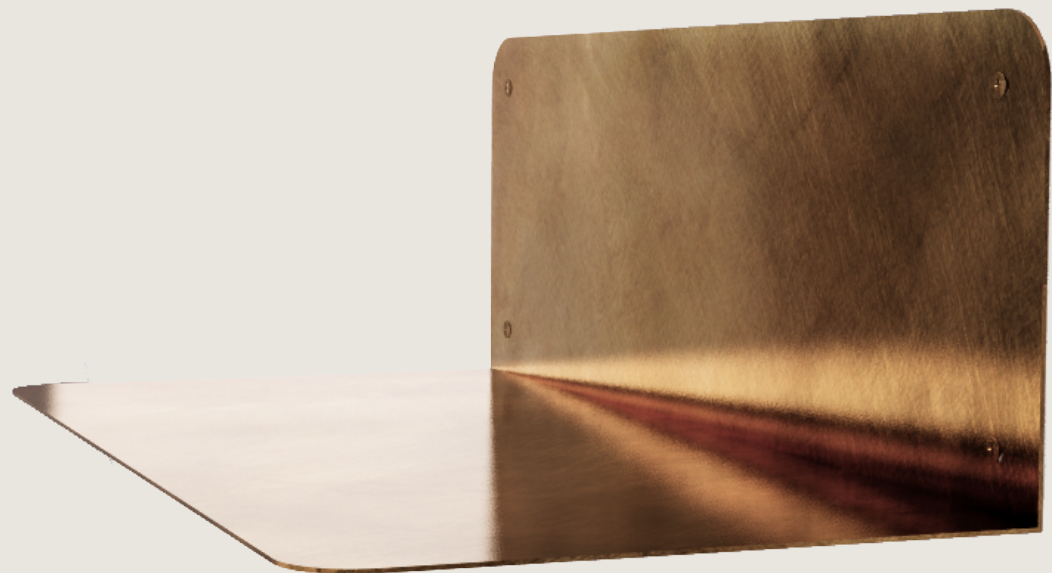

# THE MESSINKI SHELF

---

## The Messinki table

At 250mm depth, it is perfect for holding books and trinkets. The solid brass wall table has beautifully rounded edges. Brass is an age-old material with anti-microbial properties.

It ages beautifully and will stand the test of time.

Available in 2 lengths  
Custom Lengths on request

\*\* Please remember that brass is a natural oxidising material and will deepen in character as it ages.