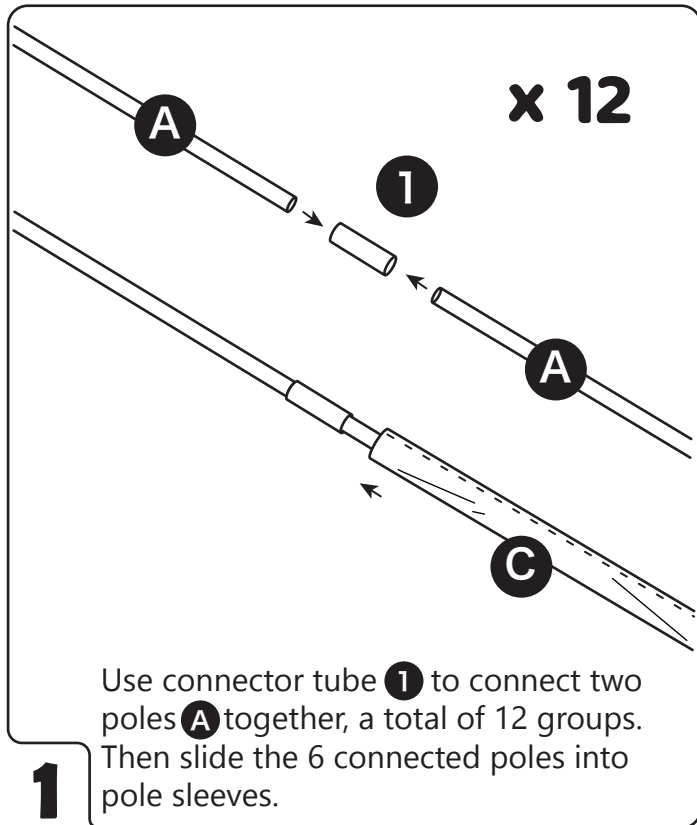

Assembly and usage guidelines:

- Adult assembly required
- Adult supervision required at all times
- Ages 3+

Pole A -24 Pcs

Pole B -24 Pcs

Pole Sleeve -6 Pcs

Cotton Cover

Rope -6 Pcs

Connector Tubes -24 Pcs

Connector Tubes -6 Pcs

Connector Tubes -6 Pcs

Connector Tubes

⚠ Please tightly insert the rods into the connectors, or the fabric cover might not fit.

x 12

4 Use connector tube **1** to connect two poles **B** together, a total of 12 groups.

x 6

5 Follow the picture to connect poles assembled in step 4 with the longest end of connector **2**.

6 Follow the picture to vertically insert the poles assembled in step 5 on the frame bottom.