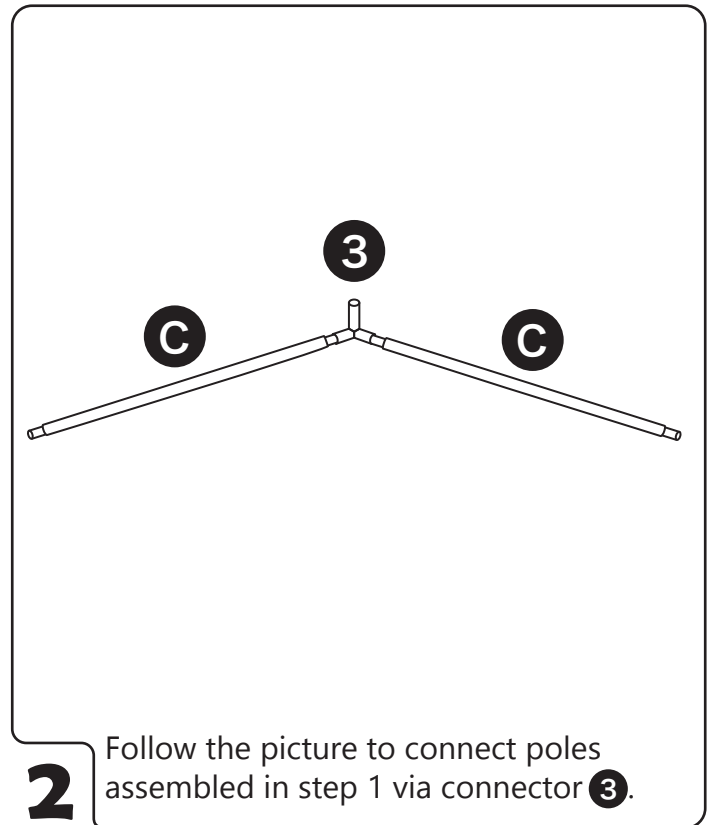

Assembly and usage guidelines:

- Adult assembly required
- Adult supervision required at all times
- Ages 3+

Pole A -24 Pcs

Pole B -24 Pcs

Pole Sleeve -6 Pcs

Cotton Cover

Rope -6 Pcs

Connector Tubes -24 Pcs

Connector Tubes -6 Pcs

Connector Tubes -6 Pcs

Connector Tubes

⚠ Please tightly insert the rods into the connectors, or the fabric cover might not fit.

x 12

4 Use connector tube **1** to connect two poles **B** together, a total of 12 groups.

x 6

5 Follow the picture to connect poles assembled in step 4 with the longest end of connector **2**.

6 Follow the picture to vertically insert the poles assembled in step 5 on the frame bottom.