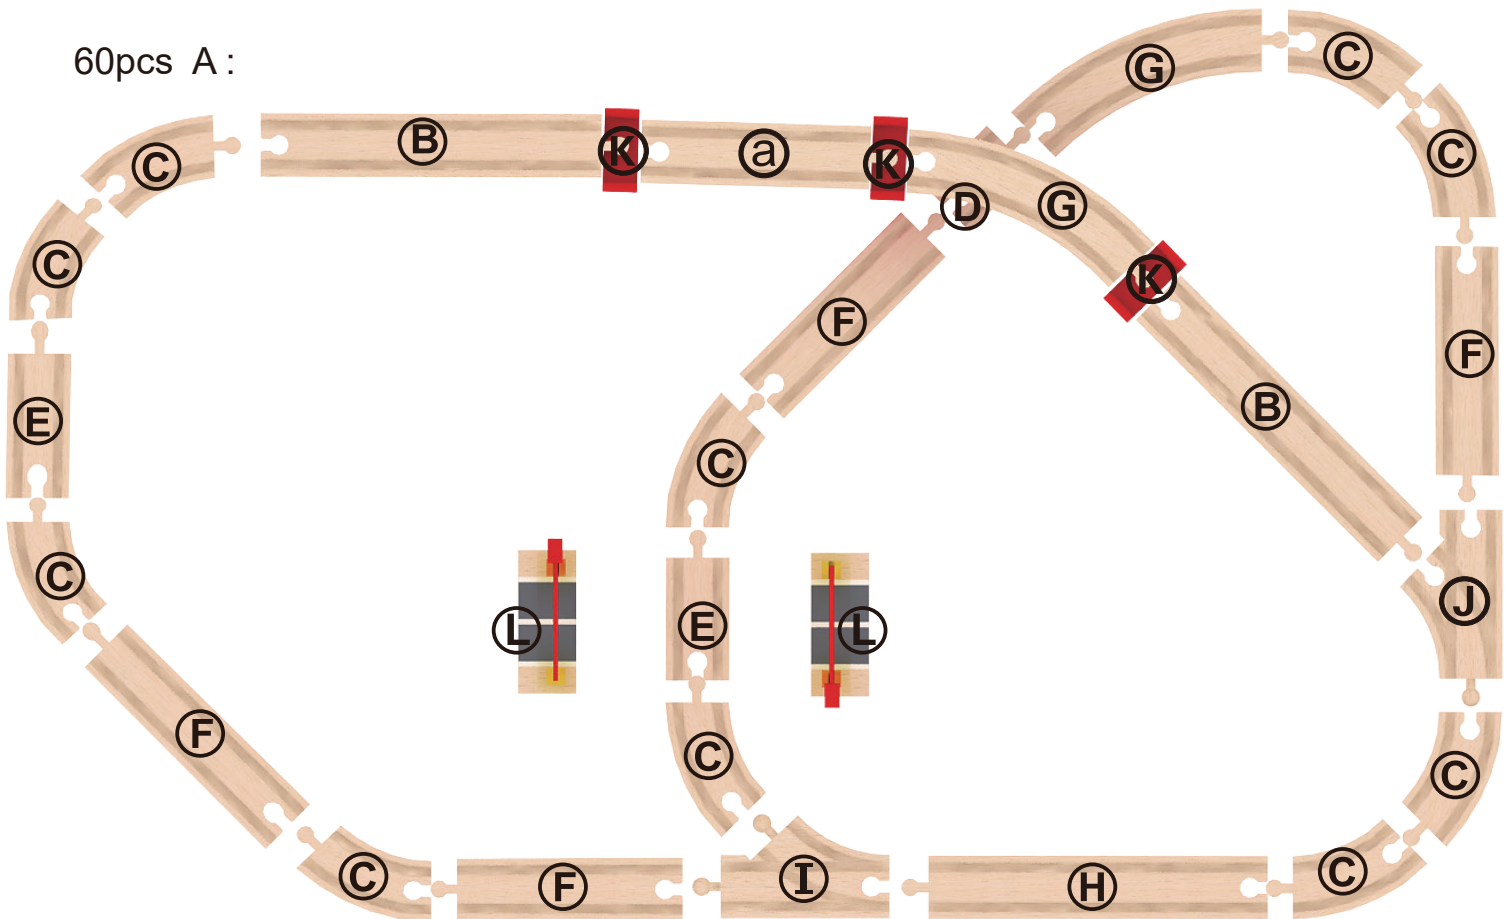

# Deluxe Wooden Train Set

## Montage handleiding/ Assembly instructions/ Anleitung/ Notice de montage:

60pcs A :

**WARNING:** Adult assembly required.

**CHOKING HAZARD**-Small parts. Not for children under 3 years.