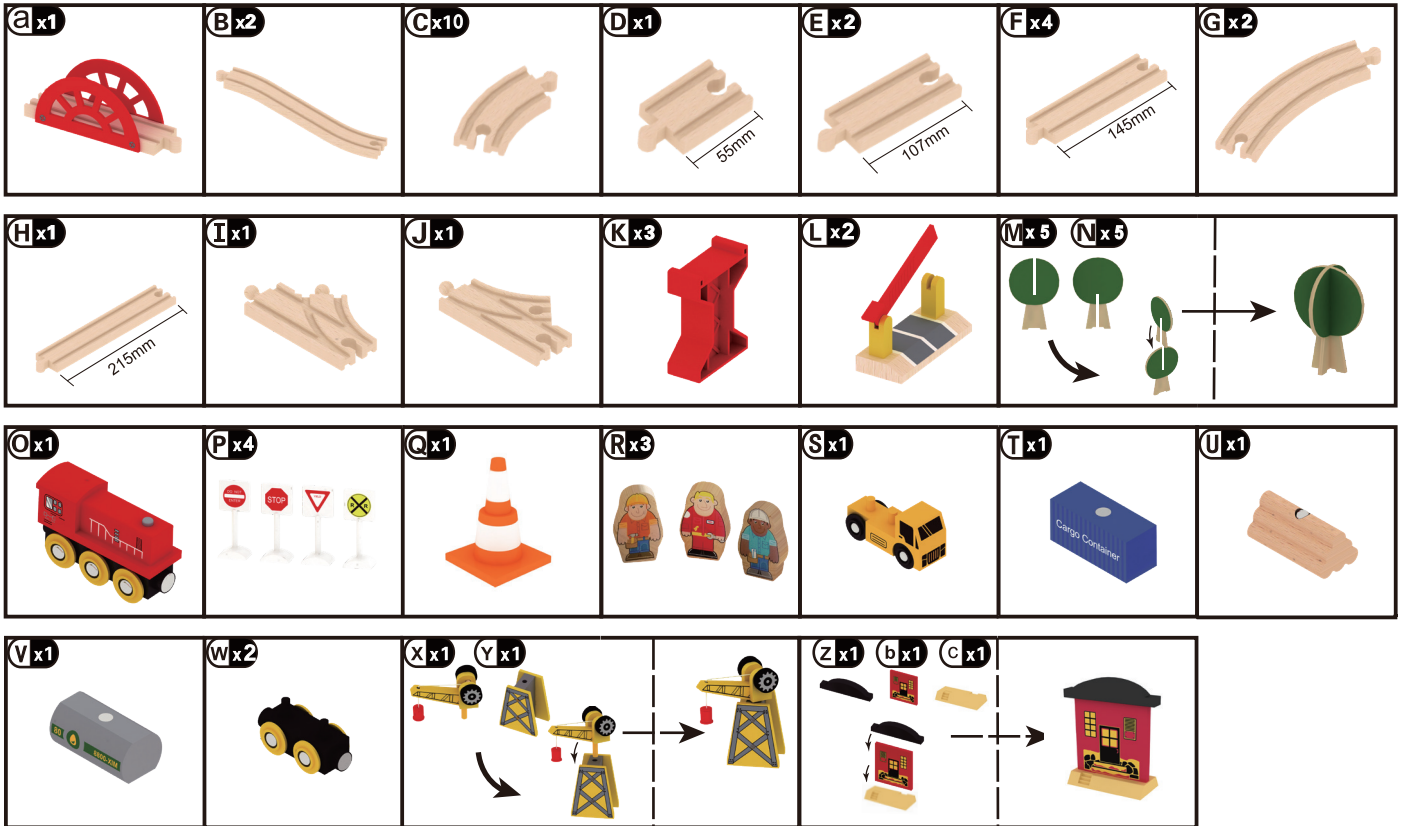

# Deluxe Wooden Train Set

## Montage handleiding/ Assembly instructions/ Anleitung/ Notice de montage:

60pcs A :

**WARNING:** Adult assembly required.

**CHOKING HAZARD**-Small parts. Not for children under 3 years.