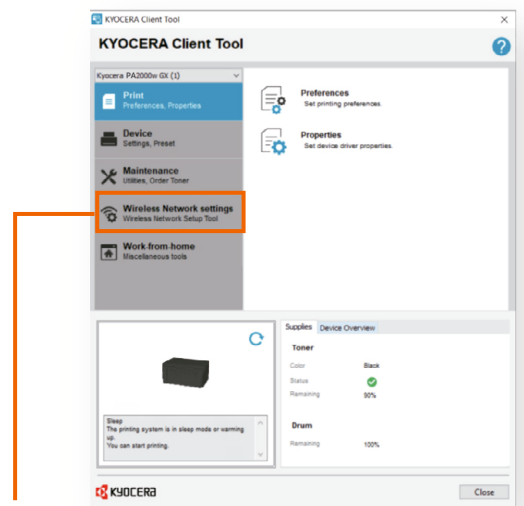

Simple and compact multifunctional printer for offices and homes

PA2000w

Monochrome MFP up to 21 Page Per Minute

Print

Wireless network or USB

Lightweight

Light and Compact

Due to its light and compact design, the device can be placed on the desk at a reachable distance to support your document tasks, whether you are in the office or working from home.

Easy to Use

The device features a simple and intuitive KYOCERA Client Tool, enabling users to easily print their documents.

Operation panel

+ Stop
+ Start

+ Wireless setup

KYOCERA Client Tool

*Image is for illustrative purposes only.
Descriptions may differ from the actual content due to page updates.

Easy Setup and Support

By accessing the online download center, users can view a step by step video that will walk them through the installation and also easily download necessary tools such as drivers and operator manuals. Furthermore, when there is a paper jam or the device runs out of paper during usage, the KYOCERA Client Tool displays popup messages to quickly guide you toward any assistance that may be needed. There is a QR code on the front of the printer for quick and easy access to How-To-Videos right from your smart device.