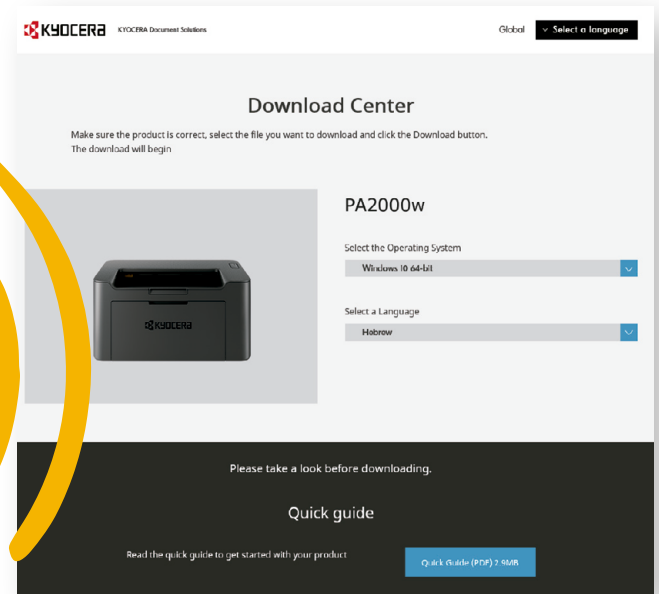

Easy to Use

The device features a simple and intuitive KYOCERA Client Tool, enabling users to easily print their documents.

Operation panel

+ Stop
+ Start

+ Wireless setup

KYOCERA Client Tool

*Image is for illustrative purposes only.
Descriptions may differ from the actual content due to page updates.

Easy Setup and Support

By accessing the online download center, users can view a step by step video that will walk them through the installation and also easily download necessary tools such as drivers and operator manuals. Furthermore, when there is a paper jam or the device runs out of paper during usage, the KYOCERA Client Tool displays popup messages to quickly guide you toward any assistance that may be needed. There is a QR code on the front of the printer for quick and easy access to How-To-Videos right from your smart device.