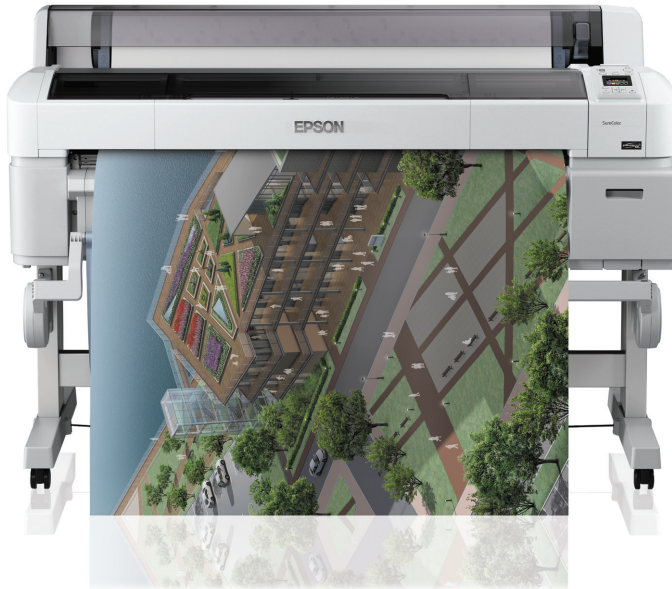

# Epson SureColor SC-T7000

## DATASHEET

This 44-inch large format 4-colour printer is ideal for applications where speed and economy are paramount, such as CAD, GIS, custom banners, presentations and indoor signage. It comes with a version of PRESTIGE software created for Epson. Creating posters is easy, even with no experience. This cost-effective package can reduce turnaround times and enhance marketing and promotional activities.

Designed to fit seamlessly into the office environment, the SC-T7000 features sleek styling, a small footprint, and is operated from the front to allow convenient placement against a wall.

### Efficient and economical

The SC-T7000 takes just 28 seconds to produce an A1 print in draft mode on plain paper, and offers optimised running costs with a choice of 700ml, 350ml and 110ml ink cartridge sizes.