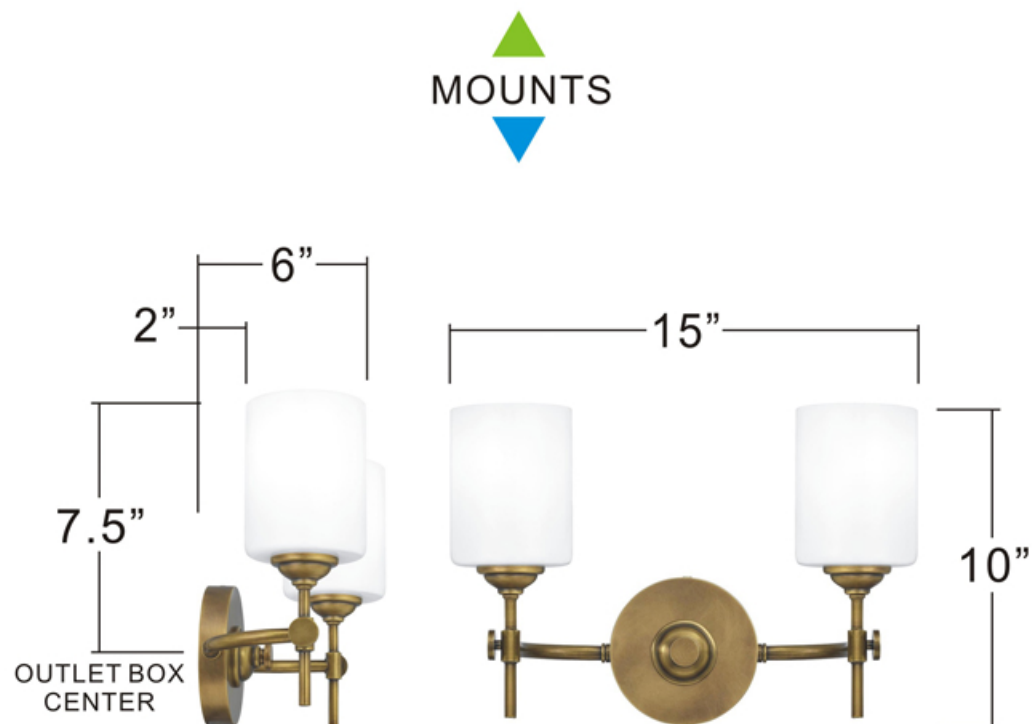

urban ambiance

UQL3492

INTERIOR BATH FIXTURE

Fixture Collection Name	Rialto
Fixture Finish	Rustic Brass
Fixture Material	Steel
Shade Material	Opal Etched Glass
Bulb Base Type	Medium Base
Bulb Wattage	100.00
Number of Bulbs Req.	2
Bulbs Included	No
Primary Style	Mid-Century Modern
Location Rating	Damp Locations
Weight (in LBS)	2.70
Chain Length	None
Extension Rods	None
Ceiling / Back Plate Dims.	5.000 x 5.000 Inches
Power Wire Length	0.5 Feet
LED Bulb Compatible	Yes
Sloped Ceiling Compatible	Yes

BACKPLATE SIZE: 5" Dia.