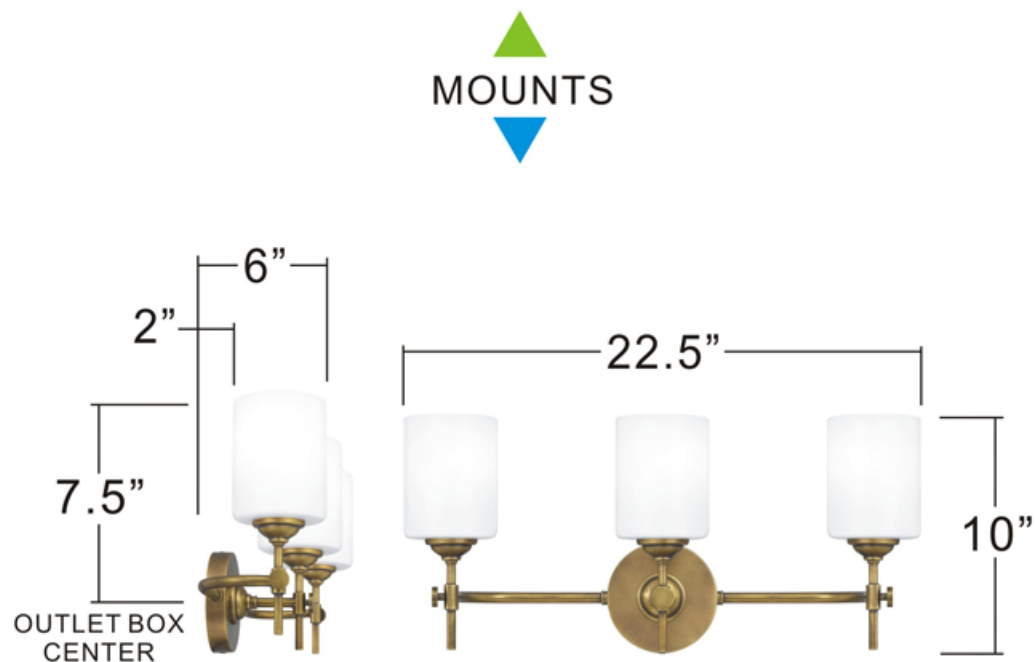

urban ambiance

UQL3491

INTERIOR BATH FIXTURE

Fixture Collection Name	Rialto
Fixture Finish	Rustic Brass
Fixture Material	Steel
Shade Material	Opal Etched Glass
Bulb Base Type	Medium Base
Bulb Wattage	100.00
Number of Bulbs Req.	3
Bulbs Included	No
Primary Style	Mid-Century Modern
Location Rating	Damp Locations
Weight (in LBS)	4.20
Chain Length	None
Extension Rods	None
Ceiling / Back Plate Dims.	5.000 x 5.000 Inches
Power Wire Length	0.5 Feet
LED Bulb Compatible	Yes
Sloped Ceiling Compatible	Yes

BACKPLATE SIZE: 5" Dia.