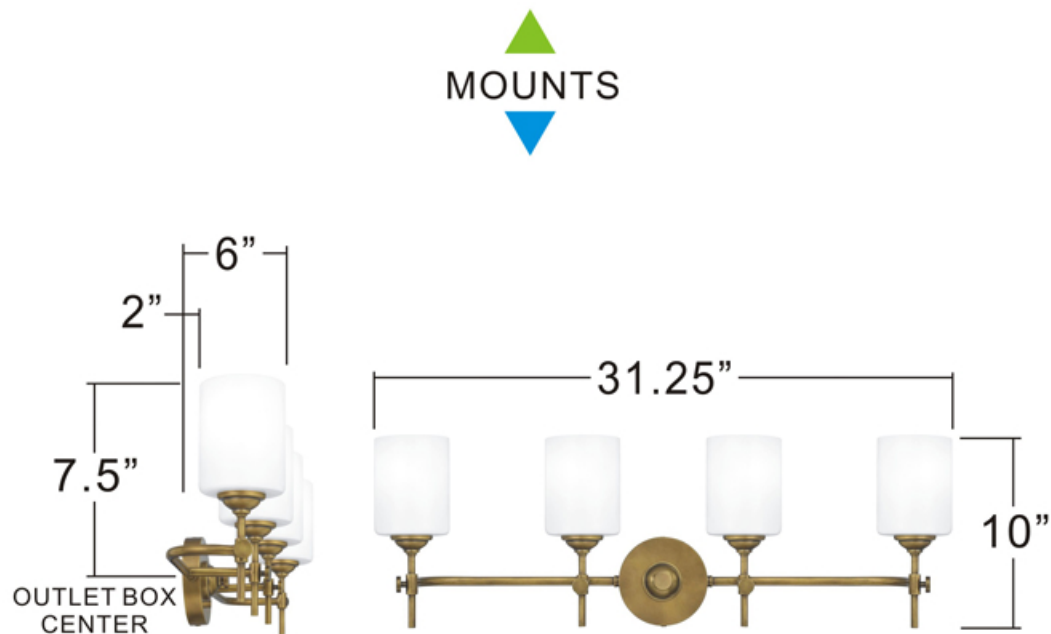

### INTERIOR BATH FIXTURE

|                            |                      |
|----------------------------|----------------------|
| Fixture Collection Name    | Rialto               |
| Fixture Finish             | Rustic Brass         |
| Fixture Material           | Steel                |
| Shade Material             | Opal Etched Glass    |
| Bulb Base Type             | Medium Base          |
| Bulb Wattage               | 100.00               |
| Number of Bulbs Req.       | 4                    |
| Bulbs Included             | No                   |
| Primary Style              | Mid-Century Modern   |
| Location Rating            | Damp Locations       |
| Weight (in LBS)            | 5.60                 |
| Chain Length               | None                 |
| Extension Rods             | None                 |
| Ceiling / Back Plate Dims. | 5.000 x 5.000 Inches |
| Power Wire Length          | 0.5 Feet             |
| LED Bulb Compatible        | Yes                  |
| Sloped Ceiling Compatible  | Yes                  |

BACKPLATE SIZE: 5" Dia.