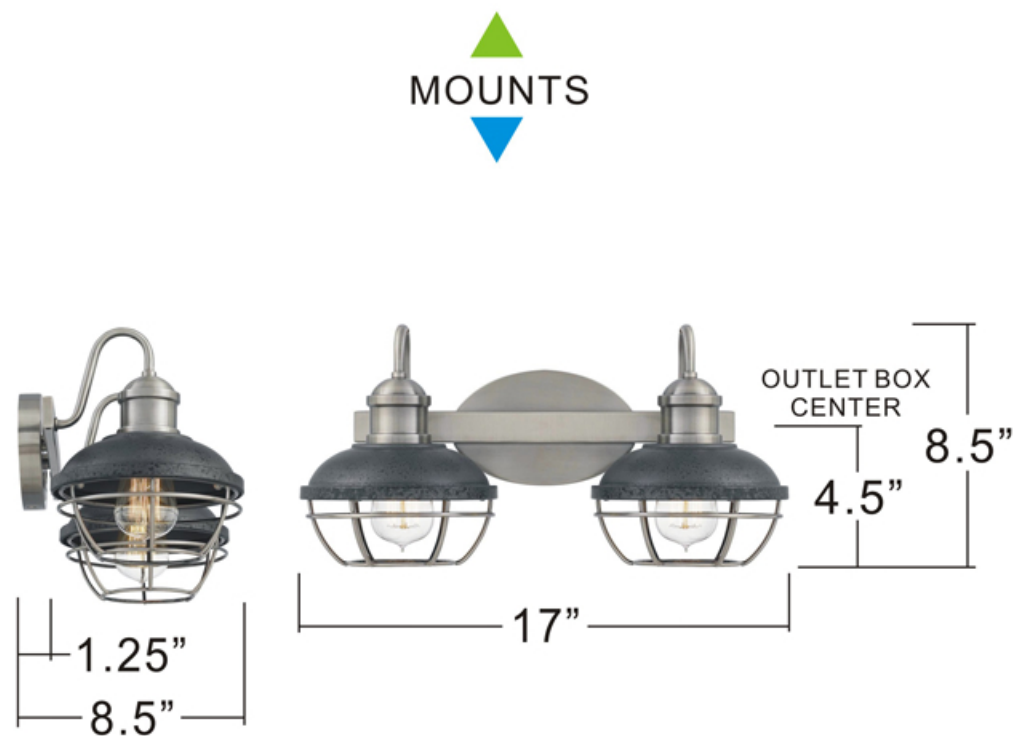

urban ambiance

UQL3462

INTERIOR BATH FIXTURE

Fixture Collection Name	Davenport
Fixture Finish	Rustic Polished Nickel
Fixture Material	Steel
Shade Material	Distress Iron Metal Shade
Bulb Base Type	Medium Base
Bulb Wattage	100.00
Number of Bulbs Req.	2
Bulbs Included	No
Primary Style	Industrial Chic
Location Rating	Damp Locations
Weight (in LBS)	4.10
Chain Length	None
Extension Rods	None
Ceiling / Back Plate Dims.	7.250 x 4.500 Inches
Power Wire Length	0.5 Feet
LED Bulb Compatible	Yes
Sloped Ceiling Compatible	Yes

BACKPLATE SIZE: 7.25 x 4.5"