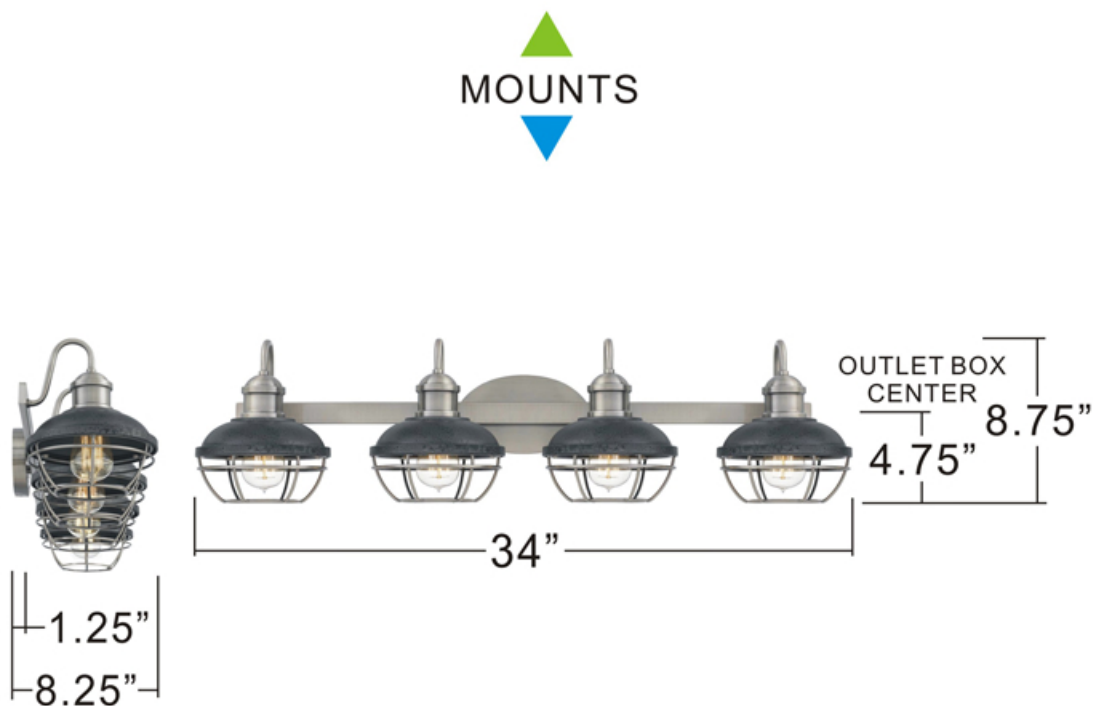

### INTERIOR BATH FIXTURE

Fixture Collection Name	Davenport
Fixture Finish	Rustic Polished Nickel
Fixture Material	Steel
Shade Material	Distress Iron Metal Shade
Bulb Base Type	Medium Base
Bulb Wattage	100.00
Number of Bulbs Req.	4
Bulbs Included	No
Primary Style	Utilitarian
Location Rating	Damp Locations
Weight (in LBS)	7.45
Chain Length	None
Extension Rods	None
Ceiling / Back Plate Dims.	7.250 x 4.500 Inches
Power Wire Length	0.5 Feet
LED Bulb Compatible	Yes
Sloped Ceiling Compatible	Yes

BACKPLATE SIZE: 7.25 x 4.5"