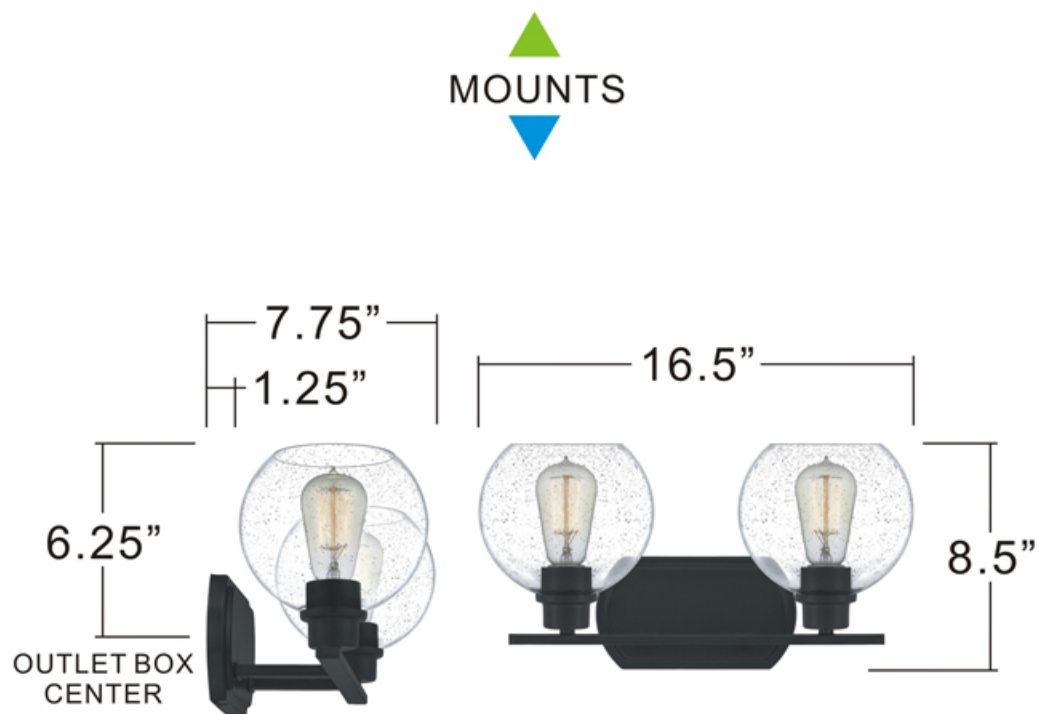

urban ambiance

UQL3455

INTERIOR BATH FIXTURE

Fixture Collection Name	Waterbury
Fixture Finish	Matte Black
Fixture Material	Steel
Shade Material	Clear Seeded Glass
Bulb Base Type	Medium Base
Bulb Wattage	100.00
Number of Bulbs Req.	2
Bulbs Included	No
Primary Style	Utilitarian
Location Rating	Damp Locations
Weight (in LBS)	3.20
Chain Length	None
Extension Rods	None
Ceiling / Back Plate Dims.	8.000 x 4.500 Inches
Power Wire Length	0.5 Feet
LED Bulb Compatible	Yes
Sloped Ceiling Compatible	Yes

BACKPLATE SIZE: 8" x 4.5"