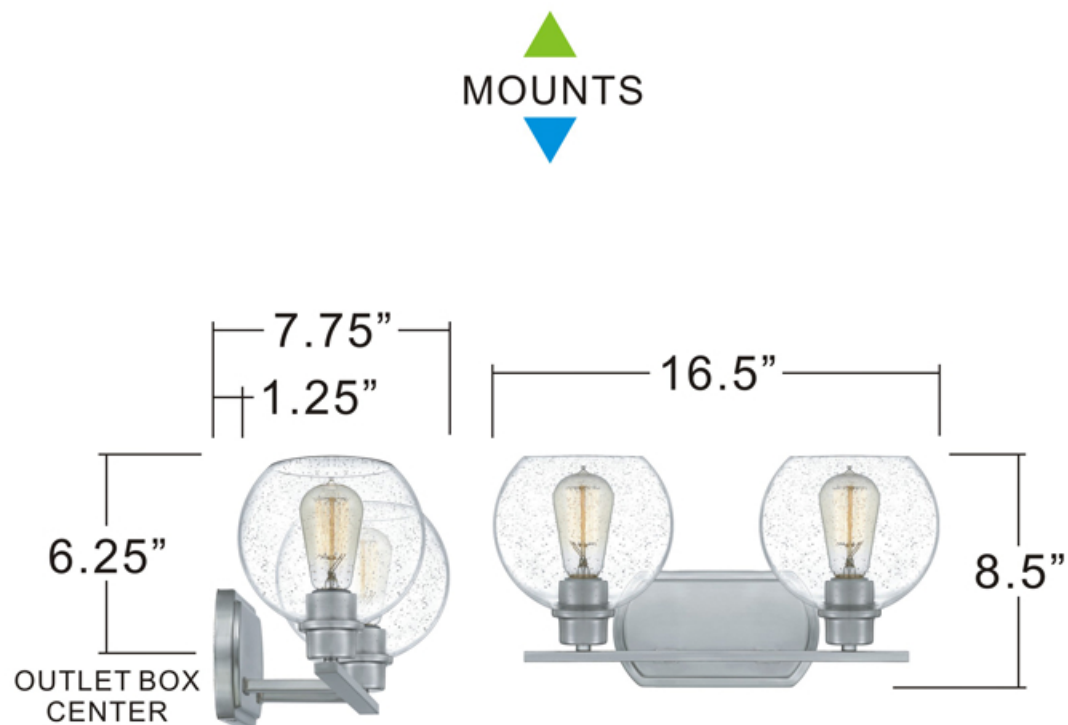

urban ambiance

UQL3454

INTERIOR BATH FIXTURE

Fixture Collection Name	Waterbury
Fixture Finish	Brushed Nickel
Fixture Material	Steel
Shade Material	Clear Seeded Glass
Bulb Base Type	Medium Base
Bulb Wattage	100.00
Number of Bulbs Req.	2
Bulbs Included	No
Primary Style	Utilitarian
Location Rating	Damp Locations
Weight (in LBS)	3.20
Chain Length	None
Extension Rods	None
Ceiling / Back Plate Dims.	8.000 x 4.500 Inches
Power Wire Length	0.5 Feet
LED Bulb Compatible	Yes
Sloped Ceiling Compatible	Yes

BACKPLATE SIZE: 8" x 4.5"