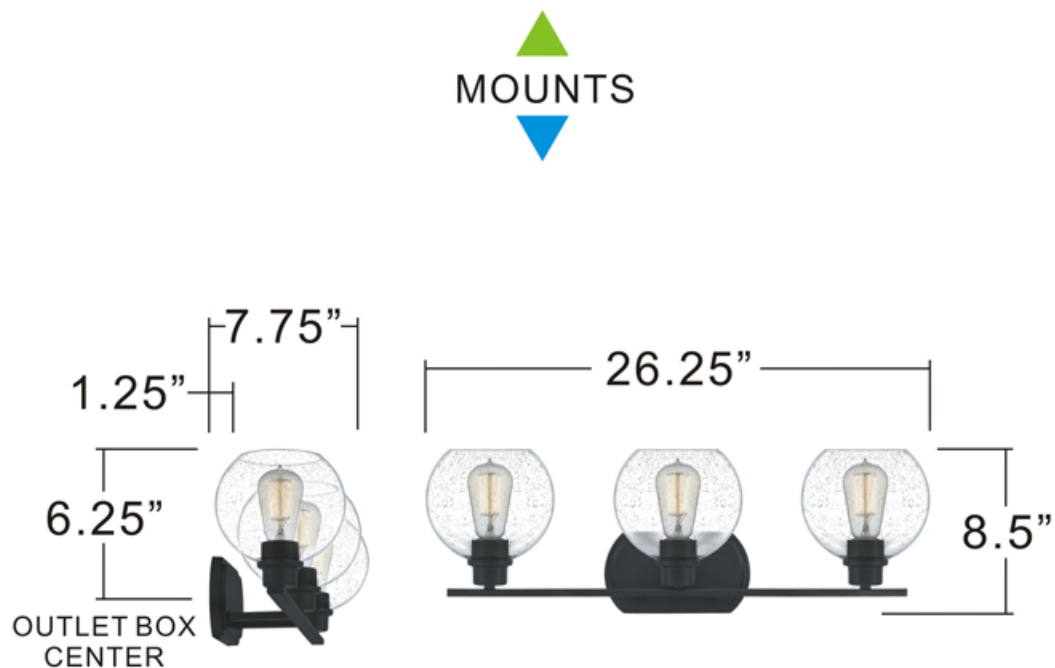

### INTERIOR BATH FIXTURE

Fixture Collection Name	Waterbury
Fixture Finish	Matte Black
Fixture Material	Steel
Shade Material	Clear Seeded Glass
Bulb Base Type	Medium Base
Bulb Wattage	100.00
Number of Bulbs Req.	3
Bulbs Included	No
Primary Style	Utilitarian
Location Rating	Damp Locations
Weight (in LBS)	4.47
Chain Length	None
Extension Rods	None
Ceiling / Back Plate Dims.	8.000 x 4.500 Inches
Power Wire Length	0.5 Feet
LED Bulb Compatible	Yes
Sloped Ceiling Compatible	Yes

BACKPLATE SIZE: 8" x 4.5"