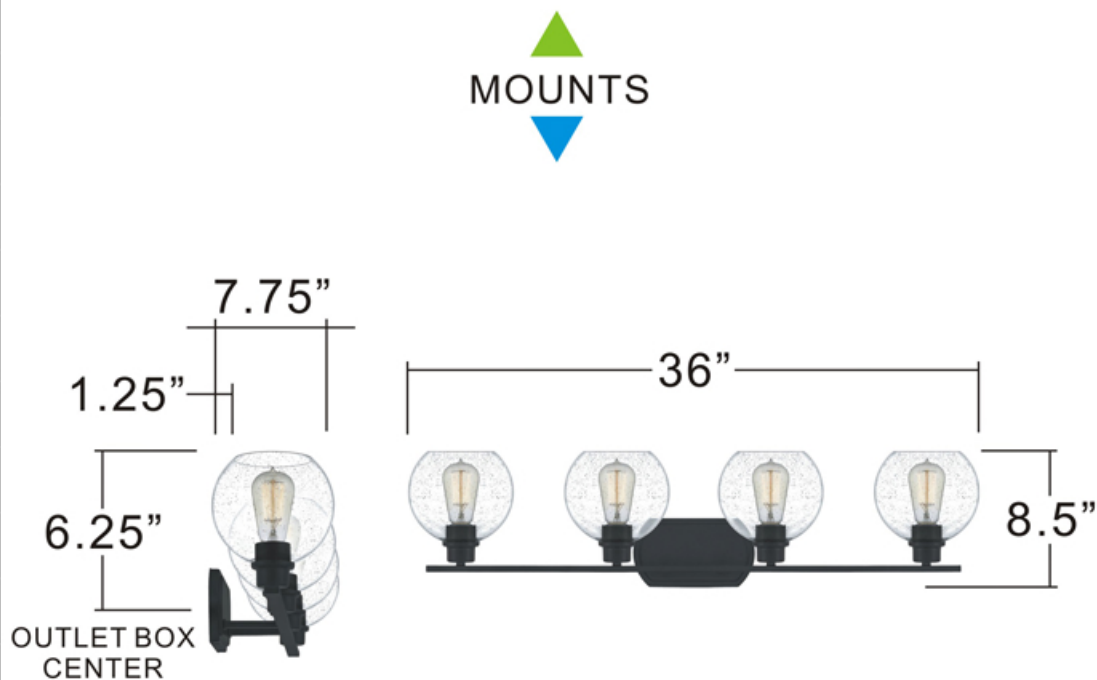

urban ambiance

UQL3451

INTERIOR BATH FIXTURE

Fixture Collection Name	Waterbury
Fixture Finish	Matte Black
Fixture Material	Steel
Shade Material	Clear Seeded Glass
Bulb Base Type	Medium Base
Bulb Wattage	100.00
Number of Bulbs Req.	4
Bulbs Included	No
Primary Style	Utilitarian
Location Rating	Damp Locations
Weight (in LBS)	5.62
Chain Length	None
Extension Rods	None
Ceiling / Back Plate Dims.	8.000 x 4.500 Inches
Power Wire Length	0.5 Feet
LED Bulb Compatible	Yes
Sloped Ceiling Compatible	Yes

BACKPLATE SIZE: 8" x 4.5"