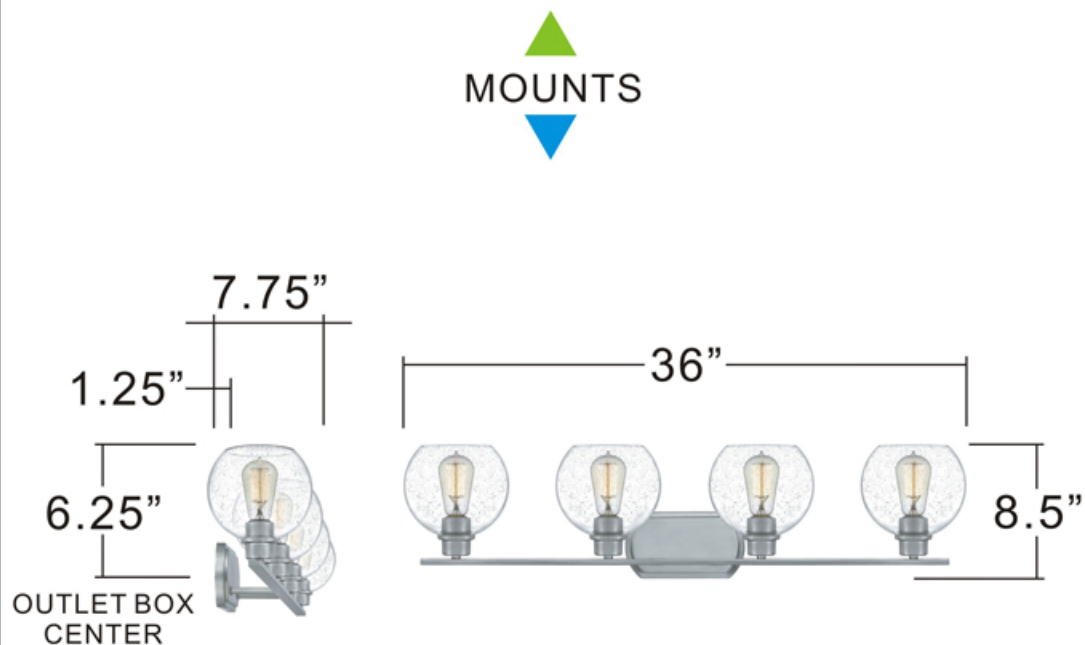

urban ambiance

UQL3450

INTERIOR BATH FIXTURE

Fixture Collection Name	Waterbury
Fixture Finish	Brushed Nickel
Fixture Material	Steel
Shade Material	Clear Seeded Glass
Bulb Base Type	Medium Base
Bulb Wattage	100.00
Number of Bulbs Req.	4
Bulbs Included	No
Primary Style	Utilitarian
Location Rating	Damp Locations
Weight (in LBS)	5.62
Chain Length	None
Extension Rods	None
Ceiling / Back Plate Dims.	8.000 x 4.500 Inches
Power Wire Length	0.5 Feet
LED Bulb Compatible	Yes
Sloped Ceiling Compatible	Yes

BACKPLATE SIZE: 8" x 4.5"