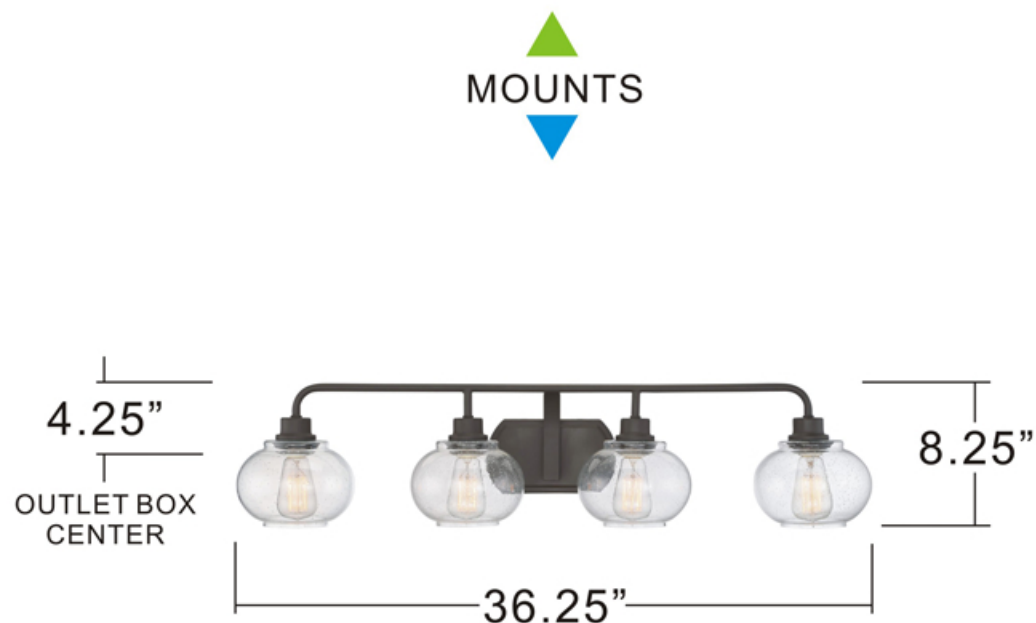

urban ambiance

UQL3422

INTERIOR BATH FIXTURE

Fixture Collection Name	Clearwater
Fixture Finish	Black Bronze
Fixture Material	Steel
Shade Material	Clear Seeded Glass
Bulb Base Type	Medium Base
Bulb Wattage	100.00
Number of Bulbs Req.	4
Bulbs Included	Yes
Primary Style	Utilitarian
Location Rating	Damp Locations
Weight (in LBS)	7.50
Chain Length	None
Extension Rods	None
Ceiling / Back Plate Dims.	8.000 x 4.500 Inches
Power Wire Length	0.5 Feet
LED Bulb Compatible	Yes
Sloped Ceiling Compatible	Yes

EXTENDS 8.75" FROM WALL
BACKPLATE SIZE: 8" x 4.5"