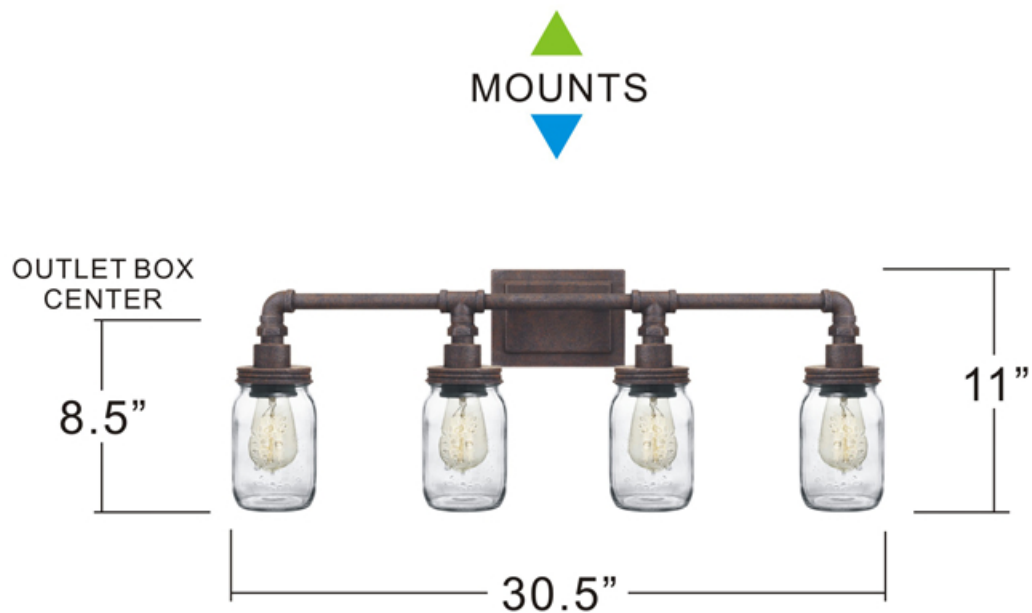

### INTERIOR BATH FIXTURE

Fixture Collection Name	Dallas
Fixture Finish	Antique Black
Fixture Material	Steel
Shade Material	Clear Glass
Bulb Base Type	Medium Base
Bulb Wattage	100.00
Number of Bulbs Req.	4
Bulbs Included	No
Primary Style	Utilitarian
Location Rating	Damp Locations
Weight (in LBS)	8.25
Chain Length	None
Extension Rods	None
Ceiling / Back Plate Dims.	6.500 x 4.750 Inches
Power Wire Length	0.5 Feet
LED Bulb Compatible	Yes
Sloped Ceiling Compatible	Yes

EXTENDS 6" FROM WALL  
BACKPLATE SIZE: 6.5" x 4.75"