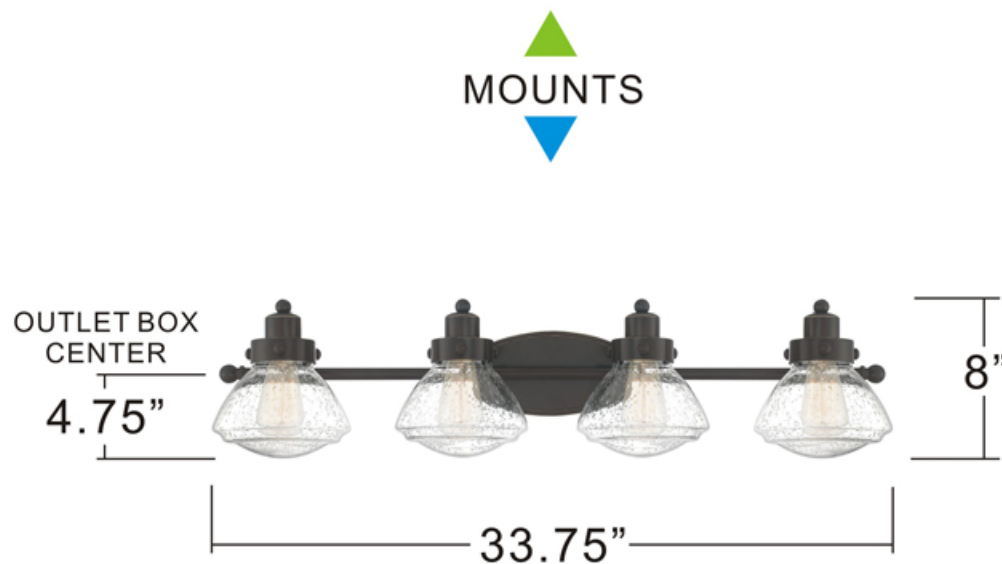

### INTERIOR BATH FIXTURE

Fixture Collection Name	Brookline
Fixture Finish	Parisian Bronze
Fixture Material	Steel
Shade Material	Clear Seeded Glass
Bulb Base Type	Medium Base
Bulb Wattage	100.00
Number of Bulbs Req.	4
Bulbs Included	No
Primary Style	Colonial
Location Rating	Damp Locations
Weight (in LBS)	6.50
Chain Length	None
Extension Rods	None
Ceiling / Back Plate Dims.	8.000 x 4.500 Inches
Power Wire Length	0.5 Feet
LED Bulb Compatible	Yes
Sloped Ceiling Compatible	Yes

EXTENDS 7.75" FROM WALL  
BACKPLATE SIZE: 8" x 4.5"