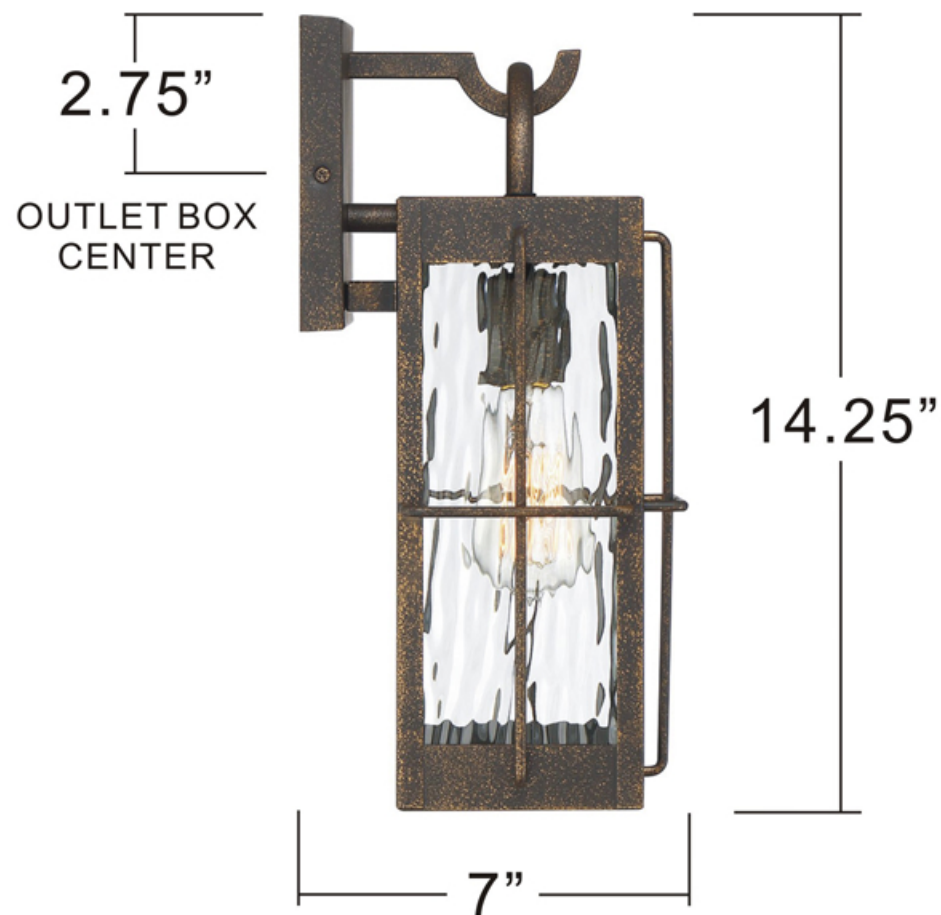

urban ambiance

UQL1464

EXTERIOR WALL SCONCE

Fixture Collection Name	Parma
Fixture Finish	Urban Bronze
Fixture Material	Steel
Shade Material	Clear Water Glass
Bulb Base Type	Medium Base
Bulb Wattage	100.00
Number of Bulbs Req.	1
Bulbs Included	No
Primary Style	Utilitarian
Location Rating	Wet Locations
Weight (in LBS)	3.85
Chain Length	None
Extension Rods	None
Ceiling / Back Plate Dims.	4.500 x 5.500 Inches
Power Wire Length	0.5 Feet
LED Bulb Compatible	Yes
Sloped Ceiling Compatible	No

2.75"

OUTLET BOX
CENTER

14.25"

7"

FIXTURE WIDTH: 6.25"

BACKPLATE SIZE: 4.5" x 5.5"