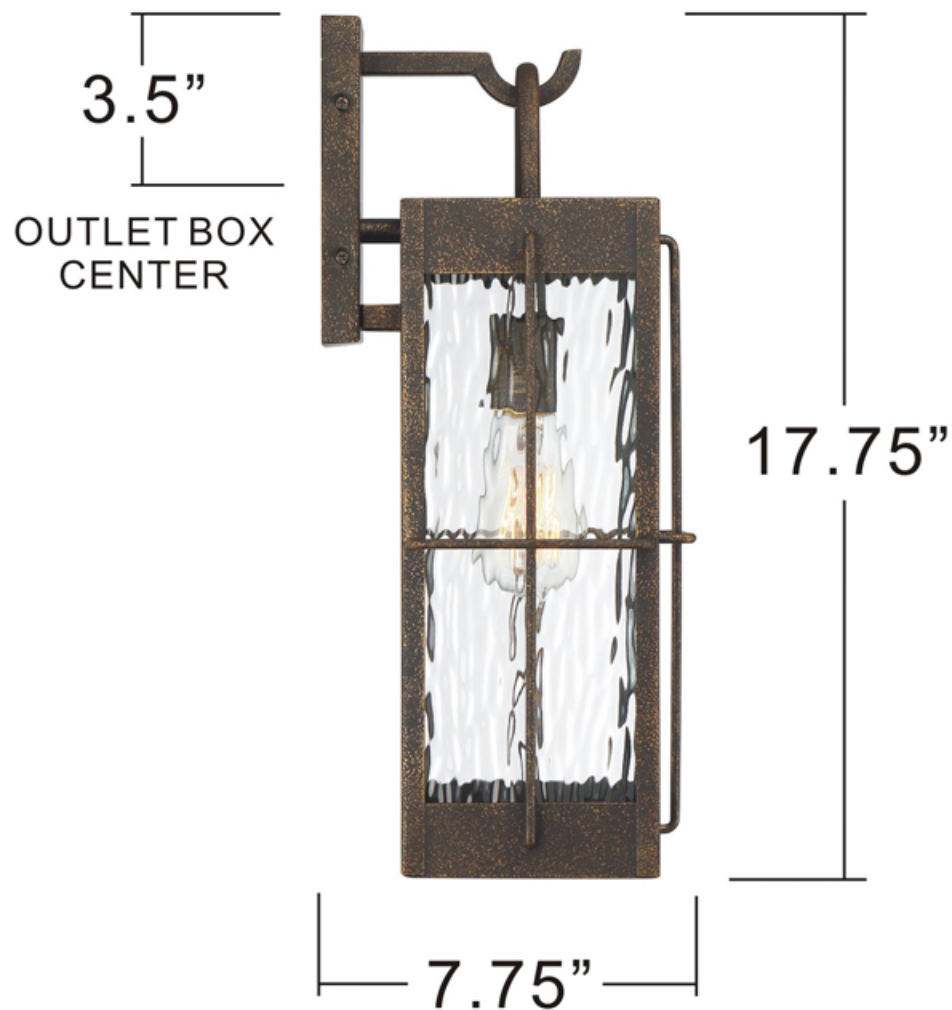

urban ambiance

UQL1463

EXTERIOR WALL SCONCE

Fixture Collection Name	Parma
Fixture Finish	Urban Bronze
Fixture Material	Steel
Shade Material	Clear Water Glass
Bulb Base Type	Medium Base
Bulb Wattage	100.00
Number of Bulbs Req.	1
Bulbs Included	No
Primary Style	Utilitarian
Location Rating	Wet Locations
Weight (in LBS)	6.50
Chain Length	None
Extension Rods	None
Ceiling / Back Plate Dims.	4.500 x 6.750 Inches
Power Wire Length	0.5 Feet
LED Bulb Compatible	Yes
Sloped Ceiling Compatible	No

FIXTURE WIDTH: 7"

BACKPLATE SIZE: 4.5" x 6.75"