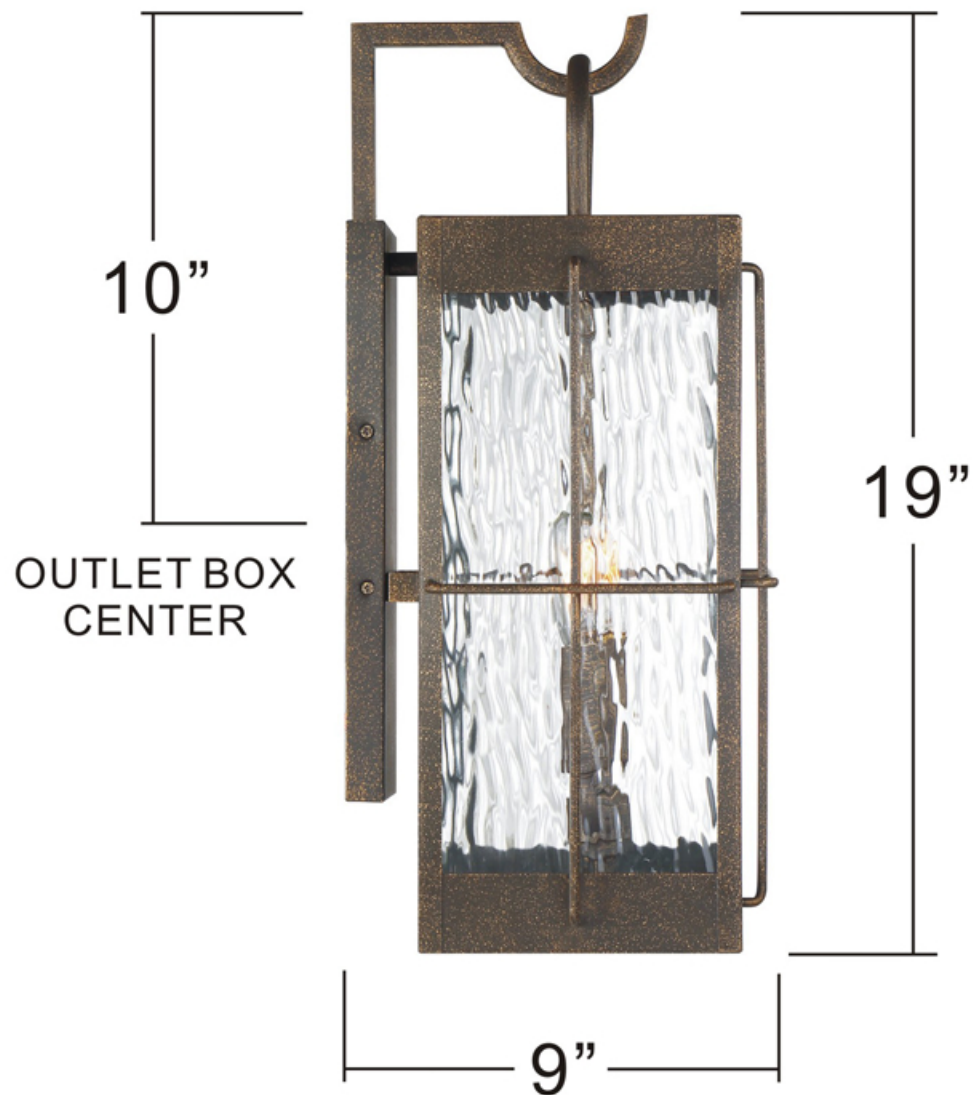

### EXTERIOR WALL SCONCE

Fixture Collection Name	Parma
Fixture Finish	Urban Bronze
Fixture Material	Steel
Shade Material	Clear Water Glass
Bulb Base Type	Candelabra Base
Bulb Wattage	60.00
Number of Bulbs Req.	2
Bulbs Included	No
Primary Style	Utilitarian
Location Rating	Wet Locations
Weight (in LBS)	7.13
Chain Length	None
Extension Rods	None
Ceiling / Back Plate Dims.	4.500 x 12.000 Inches
Power Wire Length	0.5 Feet
LED Bulb Compatible	Yes
Sloped Ceiling Compatible	No

FIXTURE WIDTH: 8.25"  
BACKPLATE SIZE: 4.5" x 12"