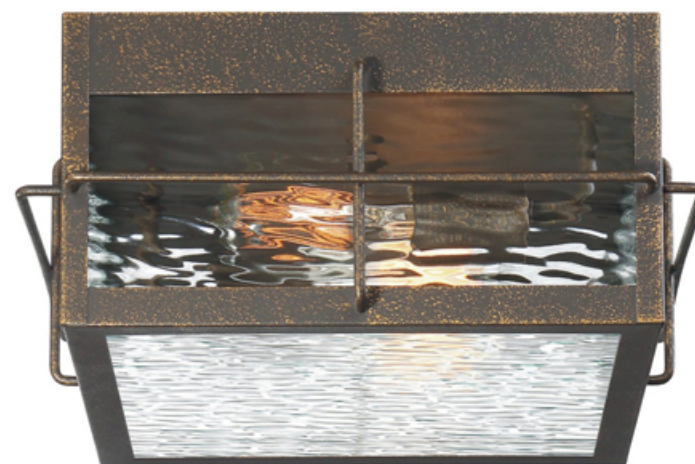

urban ambiance

UQL1461

EXTERIOR CEILING

Fixture Collection Name	Parma
Fixture Finish	Urban Bronze
Fixture Material	Steel
Shade Material	Clear Water Glass
Bulb Base Type	Medium Base
Bulb Wattage	60.00
Number of Bulbs Req.	2
Bulbs Included	No
Primary Style	Utilitarian
Location Rating	Wet Locations
Weight (in LBS)	6.18
Chain Length	None
Extension Rods	None
Ceiling / Back Plate Dims.	10.50" X 1.00"
Power Wire Length	0.5 Feet
LED Bulb Compatible	Yes
Sloped Ceiling Compatible	No

5.75"

CANOPY SIZE: 10.5" SQ.

12.25" SQ.