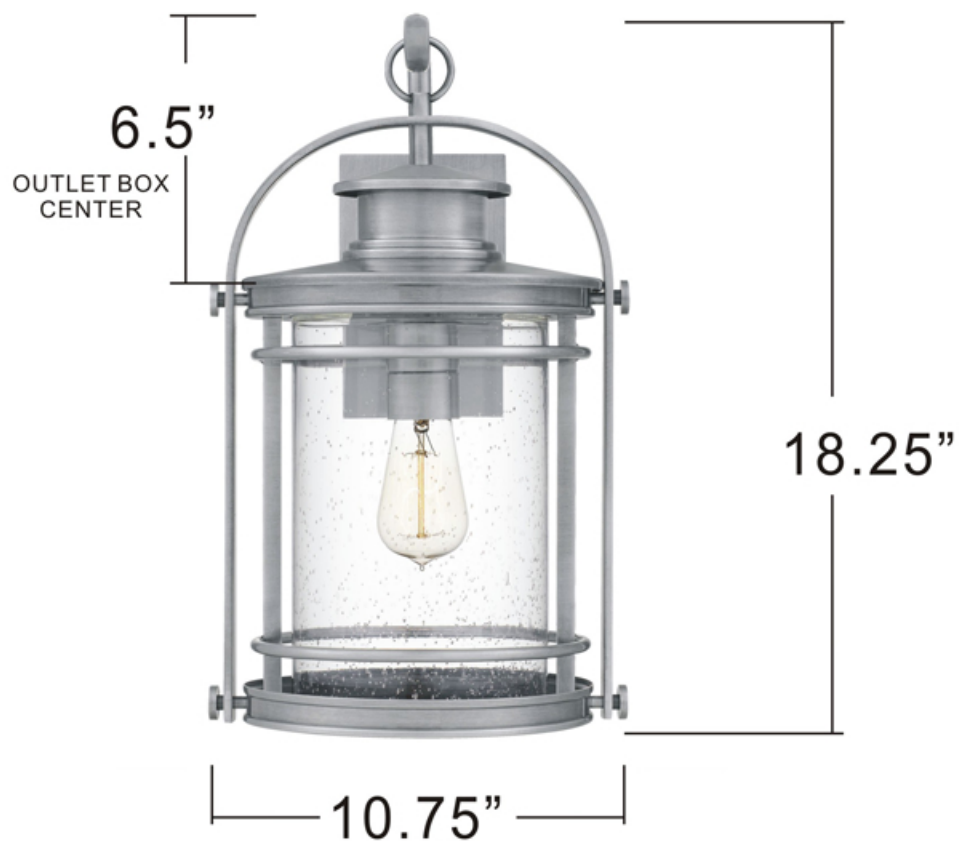

urban ambiance

UQL1442

EXTERIOR WALL SCONCE

Fixture Collection Name	Cannes
Fixture Finish	Urban Aluminum
Fixture Material	Aluminum
Shade Material	Clear Seeded Glass
Bulb Base Type	Medium Base
Bulb Wattage	150.00
Number of Bulbs Req.	1
Bulbs Included	Yes
Primary Style	Nautical
Location Rating	Wet Locations
Weight (in LBS)	6.70
Chain Length	None
Extension Rods	None
Ceiling / Back Plate Dims.	4.500 x 7.000 Inches
Power Wire Length	0.5 Feet
LED Bulb Compatible	Yes
Sloped Ceiling Compatible	No

EXTENDS 10" FROM WALL
BACKPLATE SIZE: 4.5" x 7"