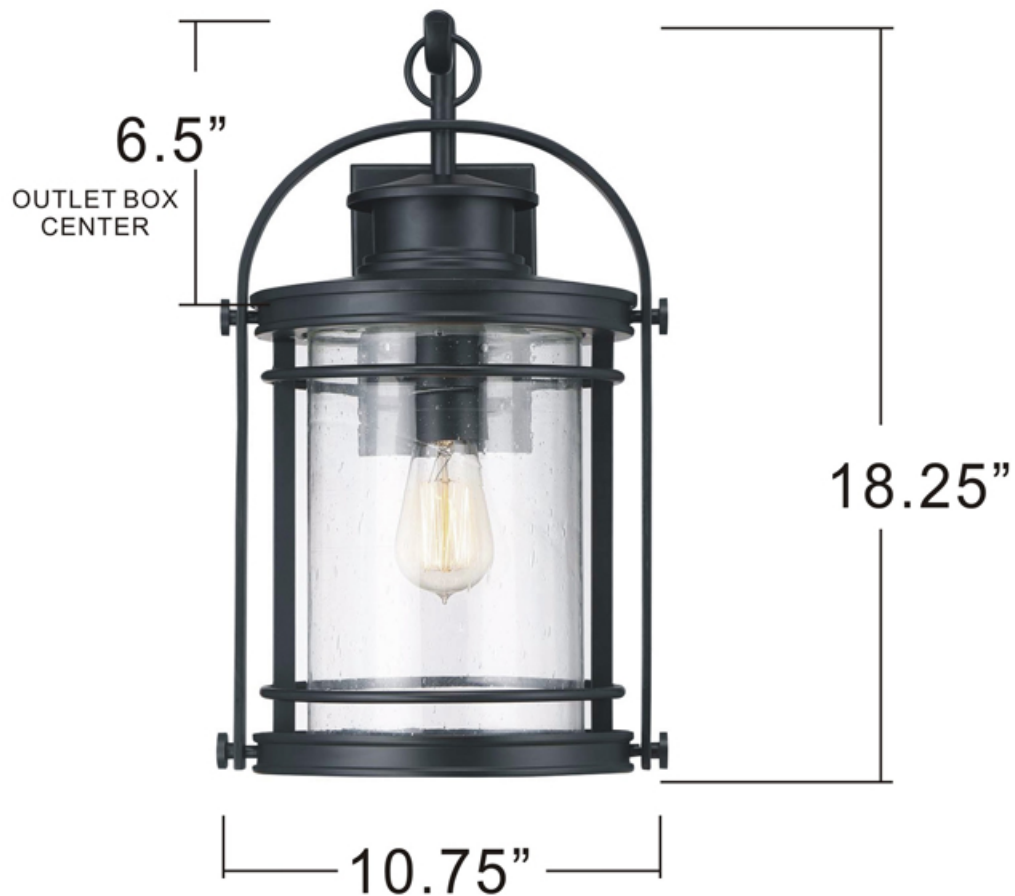

urban ambiance

UQL1432

EXTERIOR WALL SCONCE

| | |
|----------------------------|----------------------|
| Fixture Collection Name | Cannes |
| Fixture Finish | Black Silk |
| Fixture Material | Aluminum |
| Shade Material | Clear Seeded Glass |
| Bulb Base Type | Medium Base |
| Bulb Wattage | 150.00 |
| Number of Bulbs Req. | 1 |
| Bulbs Included | Yes |
| Primary Style | Nautical |
| Location Rating | Wet Locations |
| Weight (in LBS) | 8.36 |
| Chain Length | None |
| Extension Rods | None |
| Ceiling / Back Plate Dims. | 4.500 x 7.000 Inches |
| Power Wire Length | 0.5 Feet |
| LED Bulb Compatible | Yes |
| Sloped Ceiling Compatible | No |

EXTENDS 10" FORM WALL
BACKPLATE SIZE: 4.5" x 7"