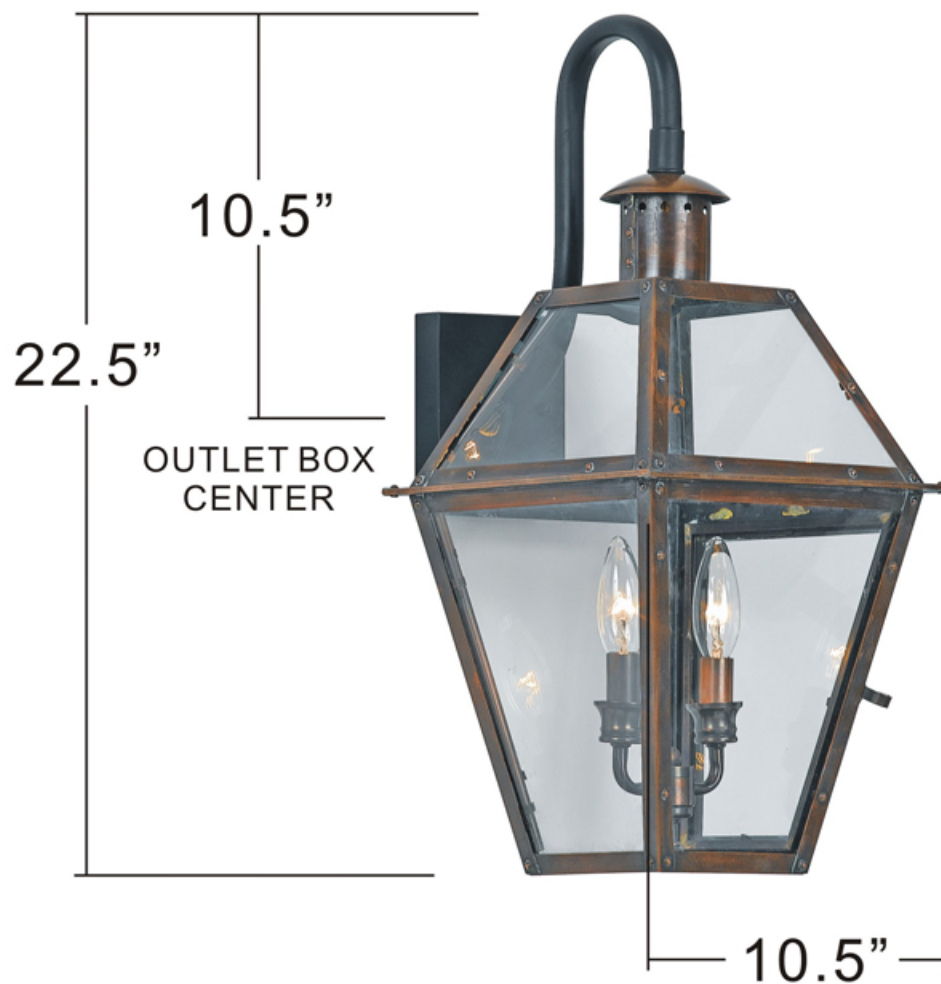

### EXTERIOR WALL SCONCE

Fixture Collection Name	Paris
Fixture Finish	Rustic Copper
Fixture Material	Copper and Steel
Shade Material	Clear Glass, Clear Glass Tempering
Bulb Base Type	Candelabra Base
Bulb Wattage	60.00
Number of Bulbs Req.	2
Bulbs Included	No
Primary Style	Historic
Location Rating	Wet Locations
Weight (in LBS)	9.30
Chain Length	None
Extension Rods	None
Ceiling / Back Plate Dims.	5.000 x 5.000 Inches
Power Wire Length	0.5 Feet
LED Bulb Compatible	Yes
Sloped Ceiling Compatible	No

FIXTURE DEPTH: 12.75"  
BACKPLATE SIZE: 5" SQ.