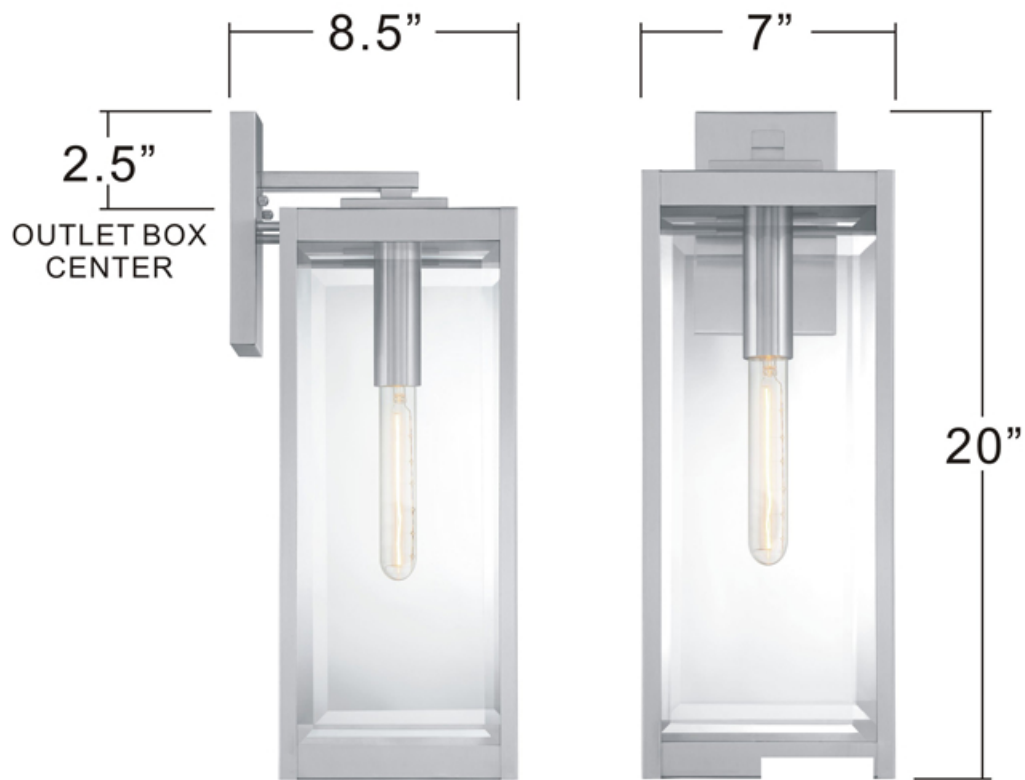

### EXTERIOR WALL SCONCE

Fixture Collection Name	Quincy
Fixture Finish	Stainless Steel
Fixture Material	Stainless Steel
Shade Material	Clear Beveled Glass
Bulb Base Type	Medium Base
Bulb Wattage	150.00
Number of Bulbs Req.	1
Bulbs Included	No
Primary Style	Modern Farmhouse
Location Rating	Wet Locations
Weight (in LBS)	9.86
Chain Length	None
Extension Rods	None
Ceiling / Back Plate Dims.	4.500 x 7.000 Inches
Power Wire Length	0.5 Feet
LED Bulb Compatible	Yes
Sloped Ceiling Compatible	No

BACKPLATE SIZE: 4.5" x 7"