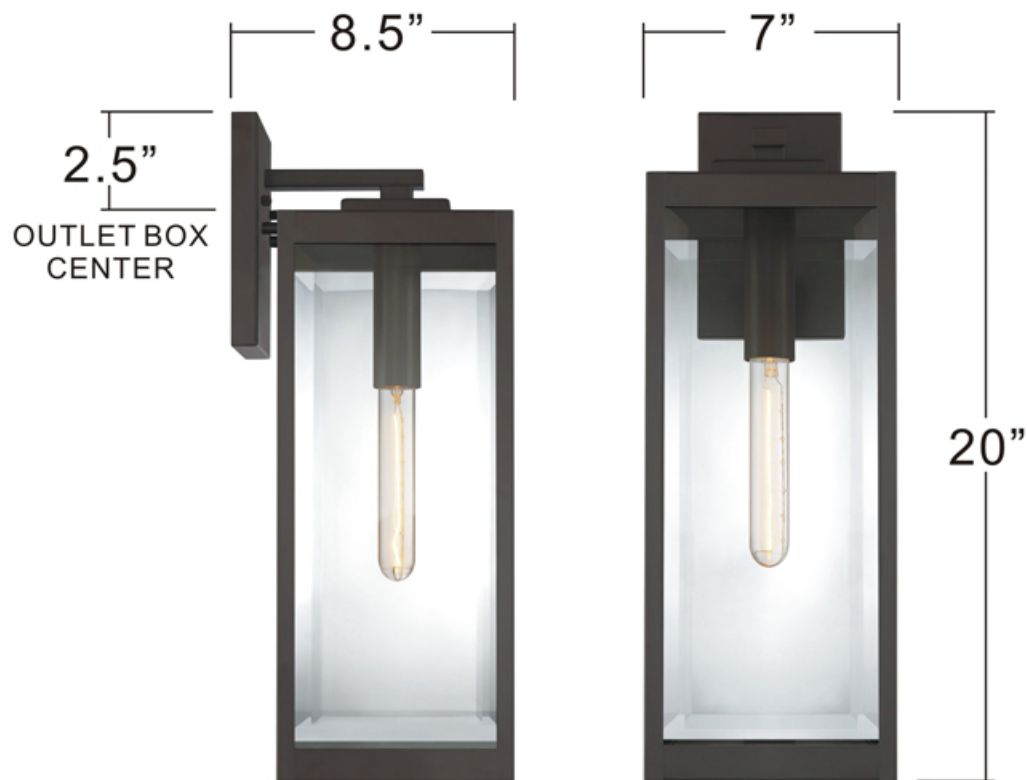

urban ambiance

UQL1352

EXTERIOR WALL SCONCE

Fixture Collection Name	Quincy
Fixture Finish	Estate Bronze
Fixture Material	Steel
Shade Material	Clear Beveled Glass
Bulb Base Type	Medium Base
Bulb Wattage	150.00
Number of Bulbs Req.	1
Bulbs Included	No
Primary Style	Modern Farmhouse
Location Rating	Wet Locations
Weight (in LBS)	9.68
Chain Length	None
Extension Rods	None
Ceiling / Back Plate Dims.	4.500 x 7.000 Inches
Power Wire Length	0.5 Feet
LED Bulb Compatible	Yes
Sloped Ceiling Compatible	No

BACKPLATE SIZE: 4.5" x 7"