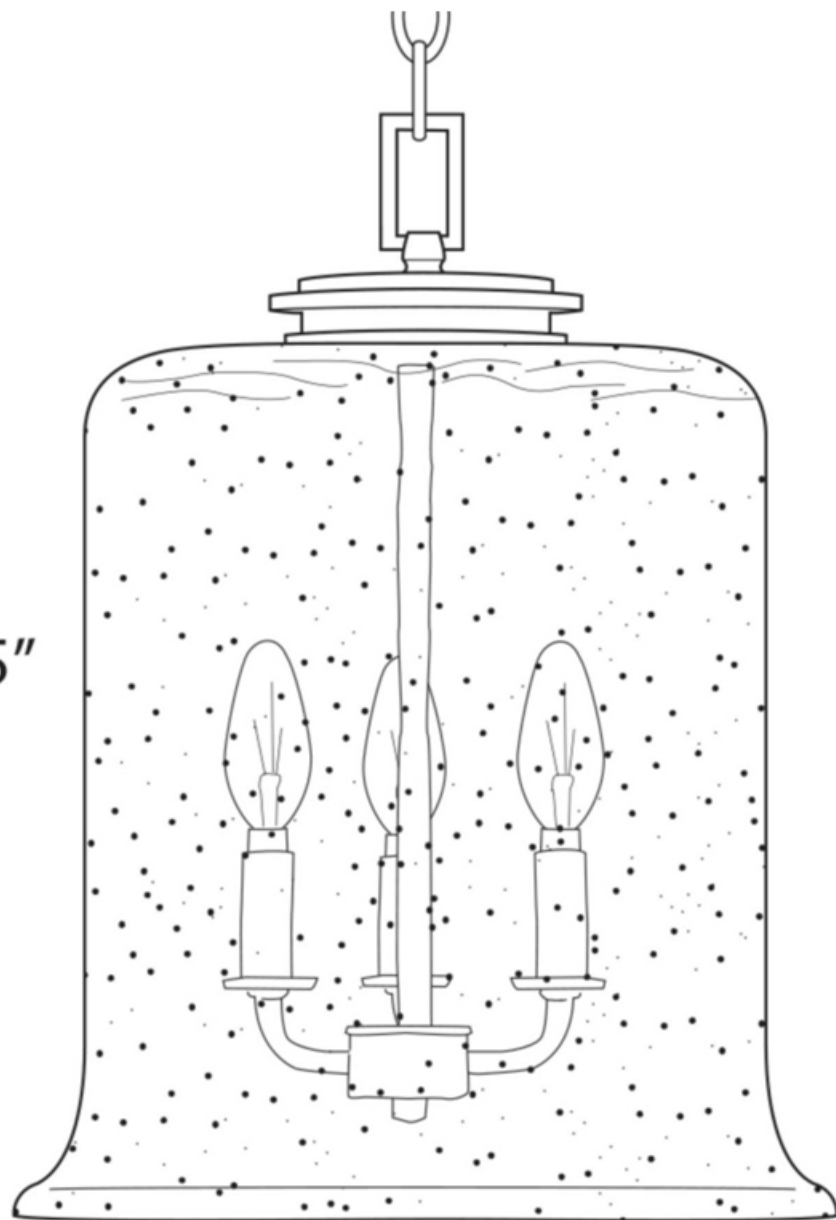

urban ambiance

UHP3820

INTERIOR PENDANT

Fixture Collection Name	Missoula
Fixture Finish	Brushed Nickel
Fixture Material	Steel
Shade Material	Clear Seeded
Bulb Base Type	Candelabra Base
Bulb Wattage	60 W
Number of Bulbs Req.	3
Bulbs Included	No
Primary Style	French Country
Location Rating	Dry Locations
Weight (in LBS)	9.04
Chain Length	6 Ft
Extension Rods	None
Ceiling / Back Plate Dims.	0.75"x 5"x 5"
Power Wire Length	15 Feet
LED Bulb Compatible	Yes
Sloped Ceiling Compatible	Yes

17.125"

12.875"