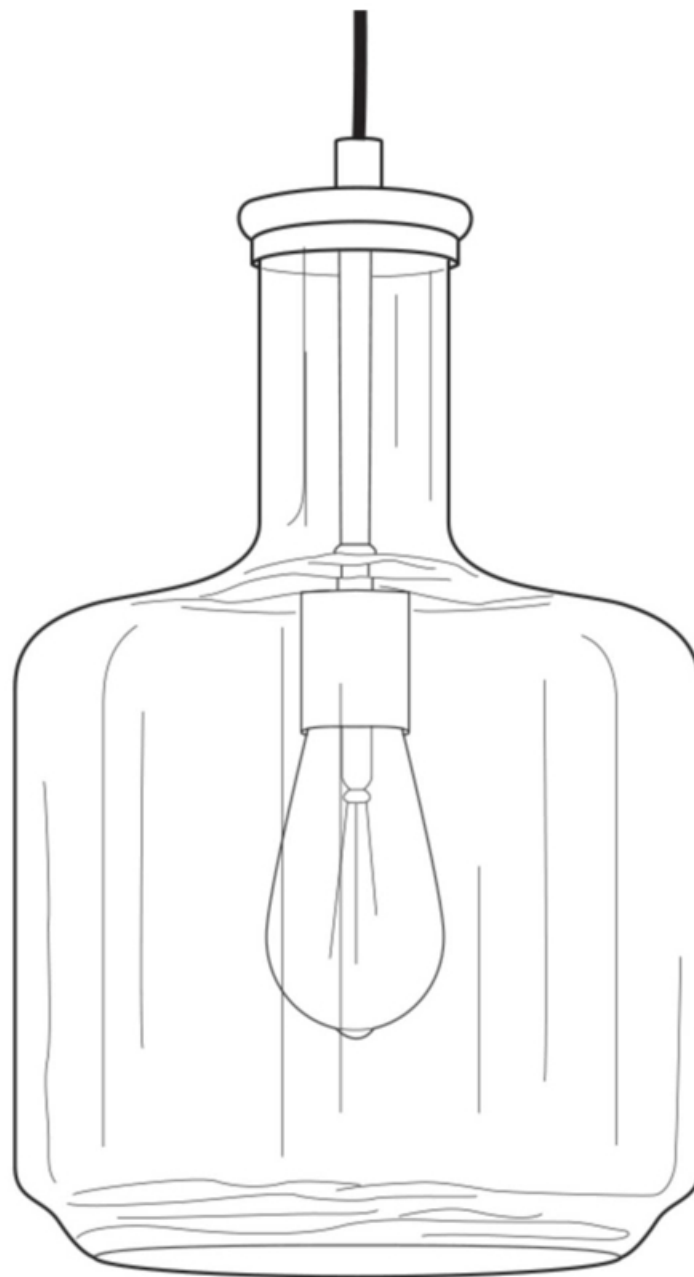

### INTERIOR PENDANT

Fixture Collection Name	Eagan
Fixture Finish	Midnight Black
Fixture Material	Steel
Shade Material	Clear
Bulb Base Type	Medium Base
Bulb Wattage	60 W
Number of Bulbs Req.	1
Bulbs Included	No
Primary Style	Industrial Chic
Location Rating	Dry Locations
Weight (in LBS)	7.81
Chain Length	None
Extension Rods	None
Ceiling / Back Plate Dims.	0.75"x 5.125"x 5.125"
Power Wire Length	12 Feet
LED Bulb Compatible	Yes
Sloped Ceiling Compatible	Yes

17.18"

7.43"