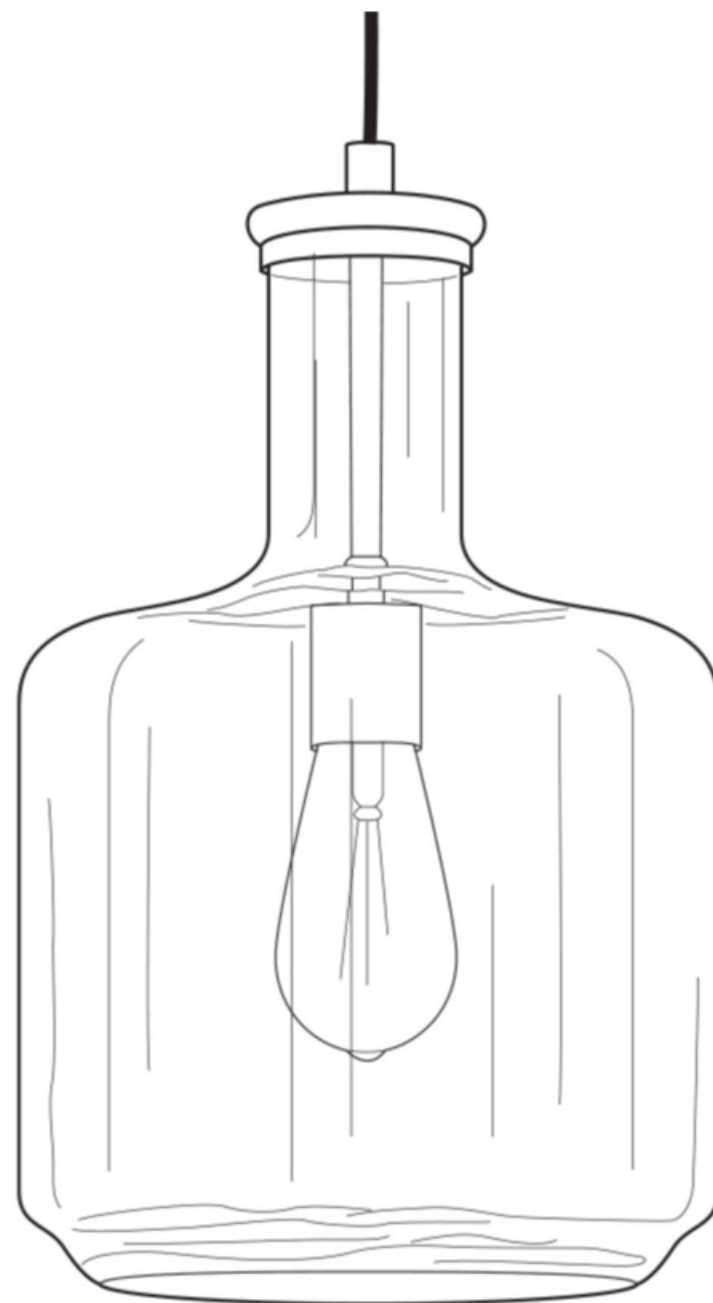

urban ambiance

UHP3710

INTERIOR PENDANT

Fixture Collection Name	Eagan
Fixture Finish	Brushed Nickel
Fixture Material	Steel
Shade Material	Clear
Bulb Base Type	Medium Base
Bulb Wattage	60 W
Number of Bulbs Req.	1
Bulbs Included	No
Primary Style	Industrial Chic
Location Rating	Dry Locations
Weight (in LBS)	7.81
Chain Length	None
Extension Rods	None
Ceiling / Back Plate Dims.	0.75"x 5.125"x 5.125"
Power Wire Length	12 Feet
LED Bulb Compatible	Yes
Sloped Ceiling Compatible	Yes

17.18"

7.43"