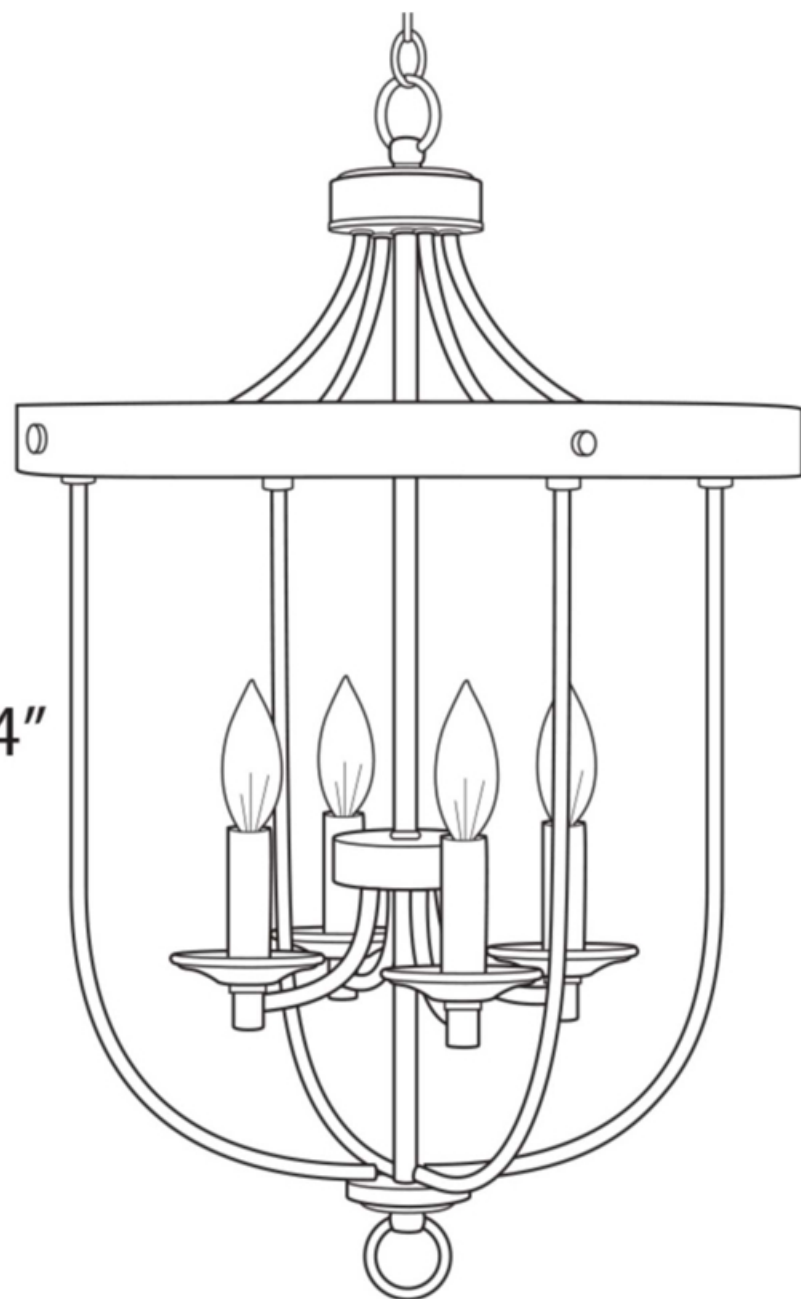

### INTERIOR CHANDELIER

Fixture Collection Name	Adelaide
Fixture Finish	Charcoal
Fixture Material	Steel
Shade Material	No Shade
Bulb Base Type	Candelabra Base
Bulb Wattage	60 W
Number of Bulbs Req.	4
Bulbs Included	No
Primary Style	French Country
Location Rating	Dry Locations
Weight (in LBS)	9.14
Chain Length	6 Ft
Extension Rods	None
Ceiling / Back Plate Dims.	5.125"x 5.125"x 0.875"
Power Wire Length	15 Feet
LED Bulb Compatible	Yes
Sloped Ceiling Compatible	Yes

26-1/4"

17-1/8"