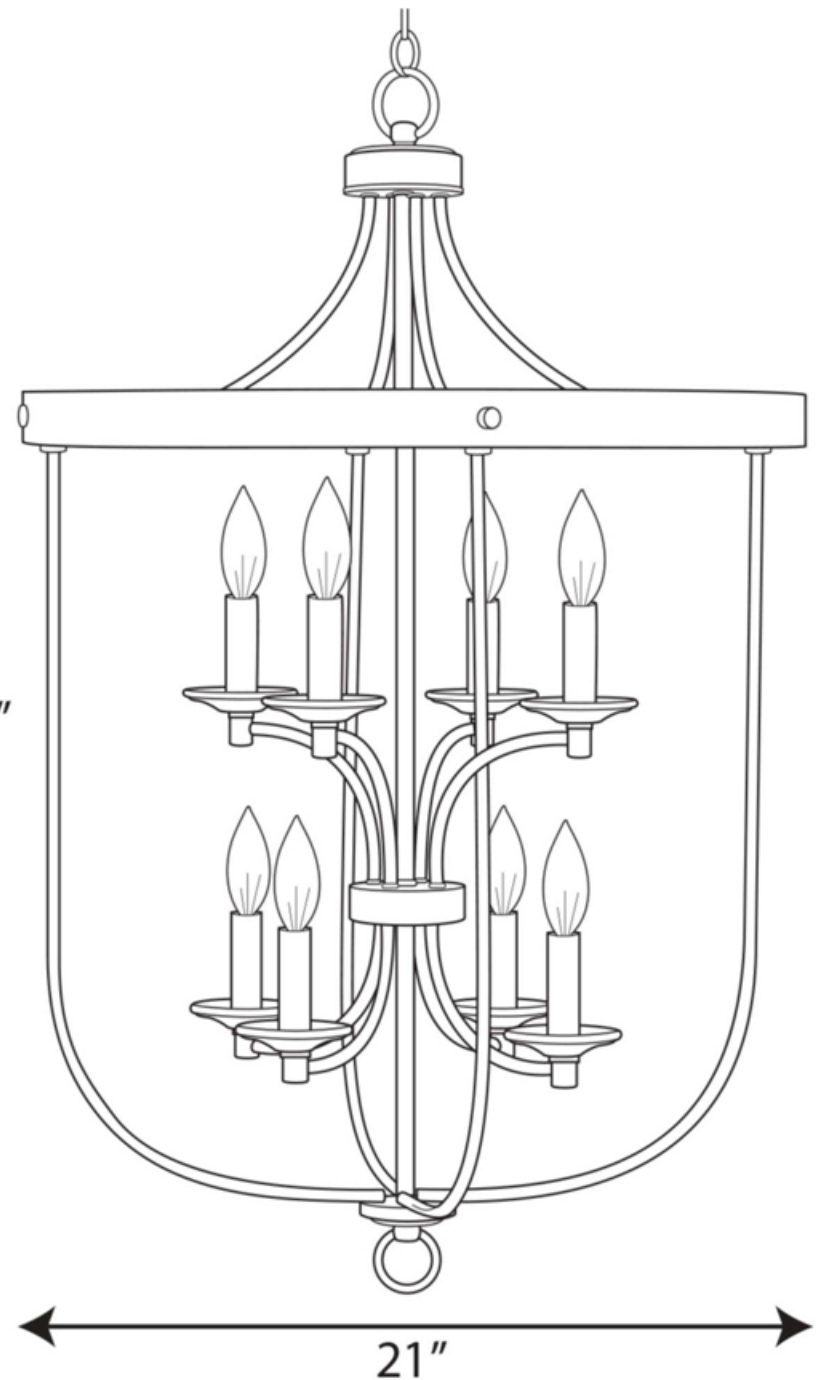

urban ambiance

UHP3450

INTERIOR CHANDELIER

Fixture Collection Name	Adelaide
Fixture Finish	Galvanized Steel
Fixture Material	Steel
Shade Material	No Shade
Bulb Base Type	Candelabra Base
Bulb Wattage	60 W
Number of Bulbs Req.	8
Bulbs Included	No
Primary Style	French Country
Location Rating	Dry Locations
Weight (in LBS)	12.01
Chain Length	6 Ft
Extension Rods	None
Ceiling / Back Plate Dims.	5.125"x 5.125"x 0.875"
Power Wire Length	15 Feet
LED Bulb Compatible	Yes
Sloped Ceiling Compatible	Yes

33-3/4"

21"