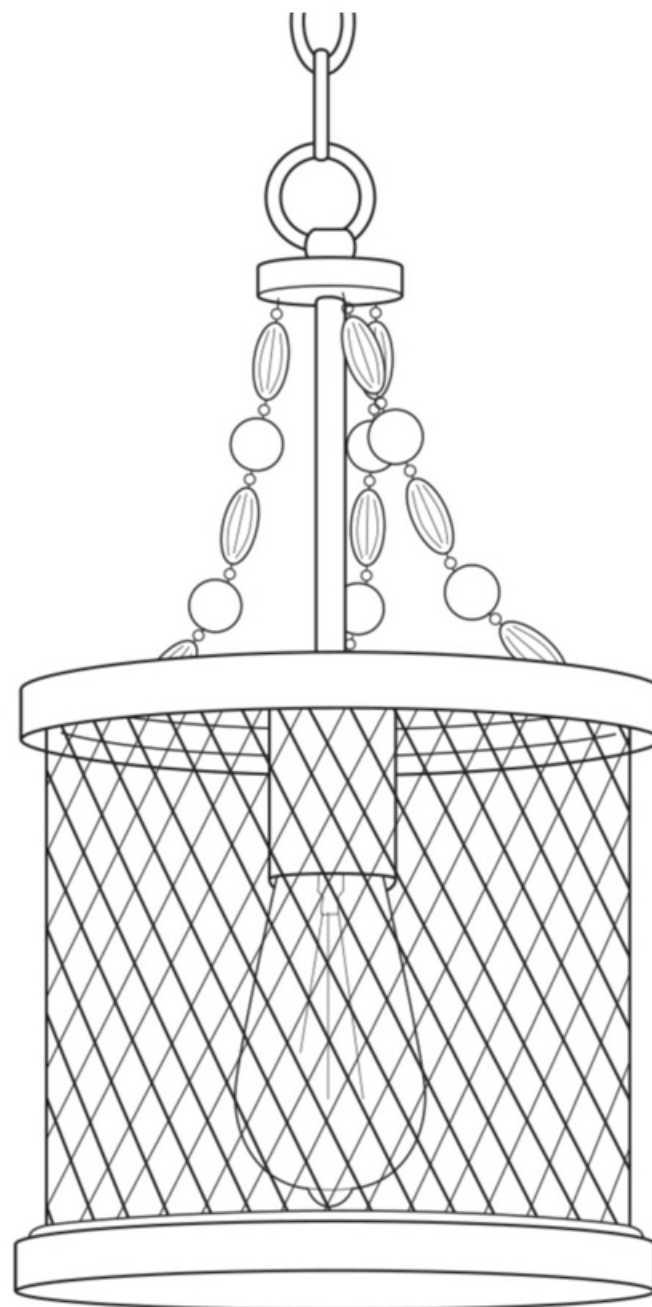

urban ambiance

UHP3381

INTERIOR PENDANT

Fixture Collection Name	Layton
Fixture Finish	Olde Bronze
Fixture Material	Steel
Shade Material	No Shade
Bulb Base Type	Medium Base
Bulb Wattage	60 W
Number of Bulbs Req.	1
Bulbs Included	No
Primary Style	Shabby Chic
Location Rating	Dry Locations
Weight (in LBS)	5.06
Chain Length	6 Ft
Extension Rods	None
Ceiling / Back Plate Dims.	0.75"x 5.125"x 5.125"
Power Wire Length	12 Feet
LED Bulb Compatible	Yes
Sloped Ceiling Compatible	Yes

15.62"

8.5"